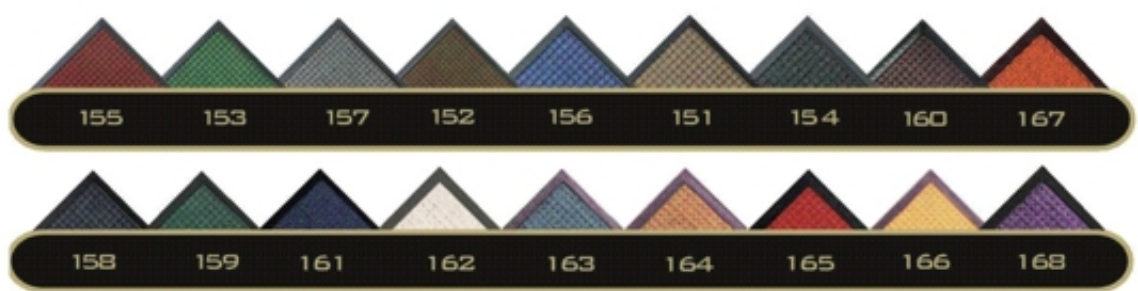

WATERHOG™ classic

FEATURES & BENEFITS

- Unique 100% polypropylene ridged construction effectively removes and traps dirt and moisture.
- Exclusive rubber-reinforced face nubs prevent pile from crushing, extending product life.
- Certified slip-resistant by the National Floor Safety Institute. 
- Special Tri-Grip™ cleated rubber backing minimizes movement.
- Exclusive "Water Dam" allows the Waterhog™ mat to hold up to 1½ gallons of water per square yard; water and dirt stay in the mat. (Some styles available without dam for outside use, so water can drain easily.)
- 100% customer satisfaction guaranteed!

151 Medium Brown	155 Red/Black	159 Evergreen	*163 Aqua Marine	*167 Orange
152 Dark Brown	156 Medium Blue	160 Bordeaux	*164 Gold	*168 Purple
153 Light Green	157 Medium Grey	161 Navy	*165 Solid Red	
154 Charcoal	158 Bluestone	*162 White	*166 Yellow	

*These colors are available in 3 or 4 foot widths only.