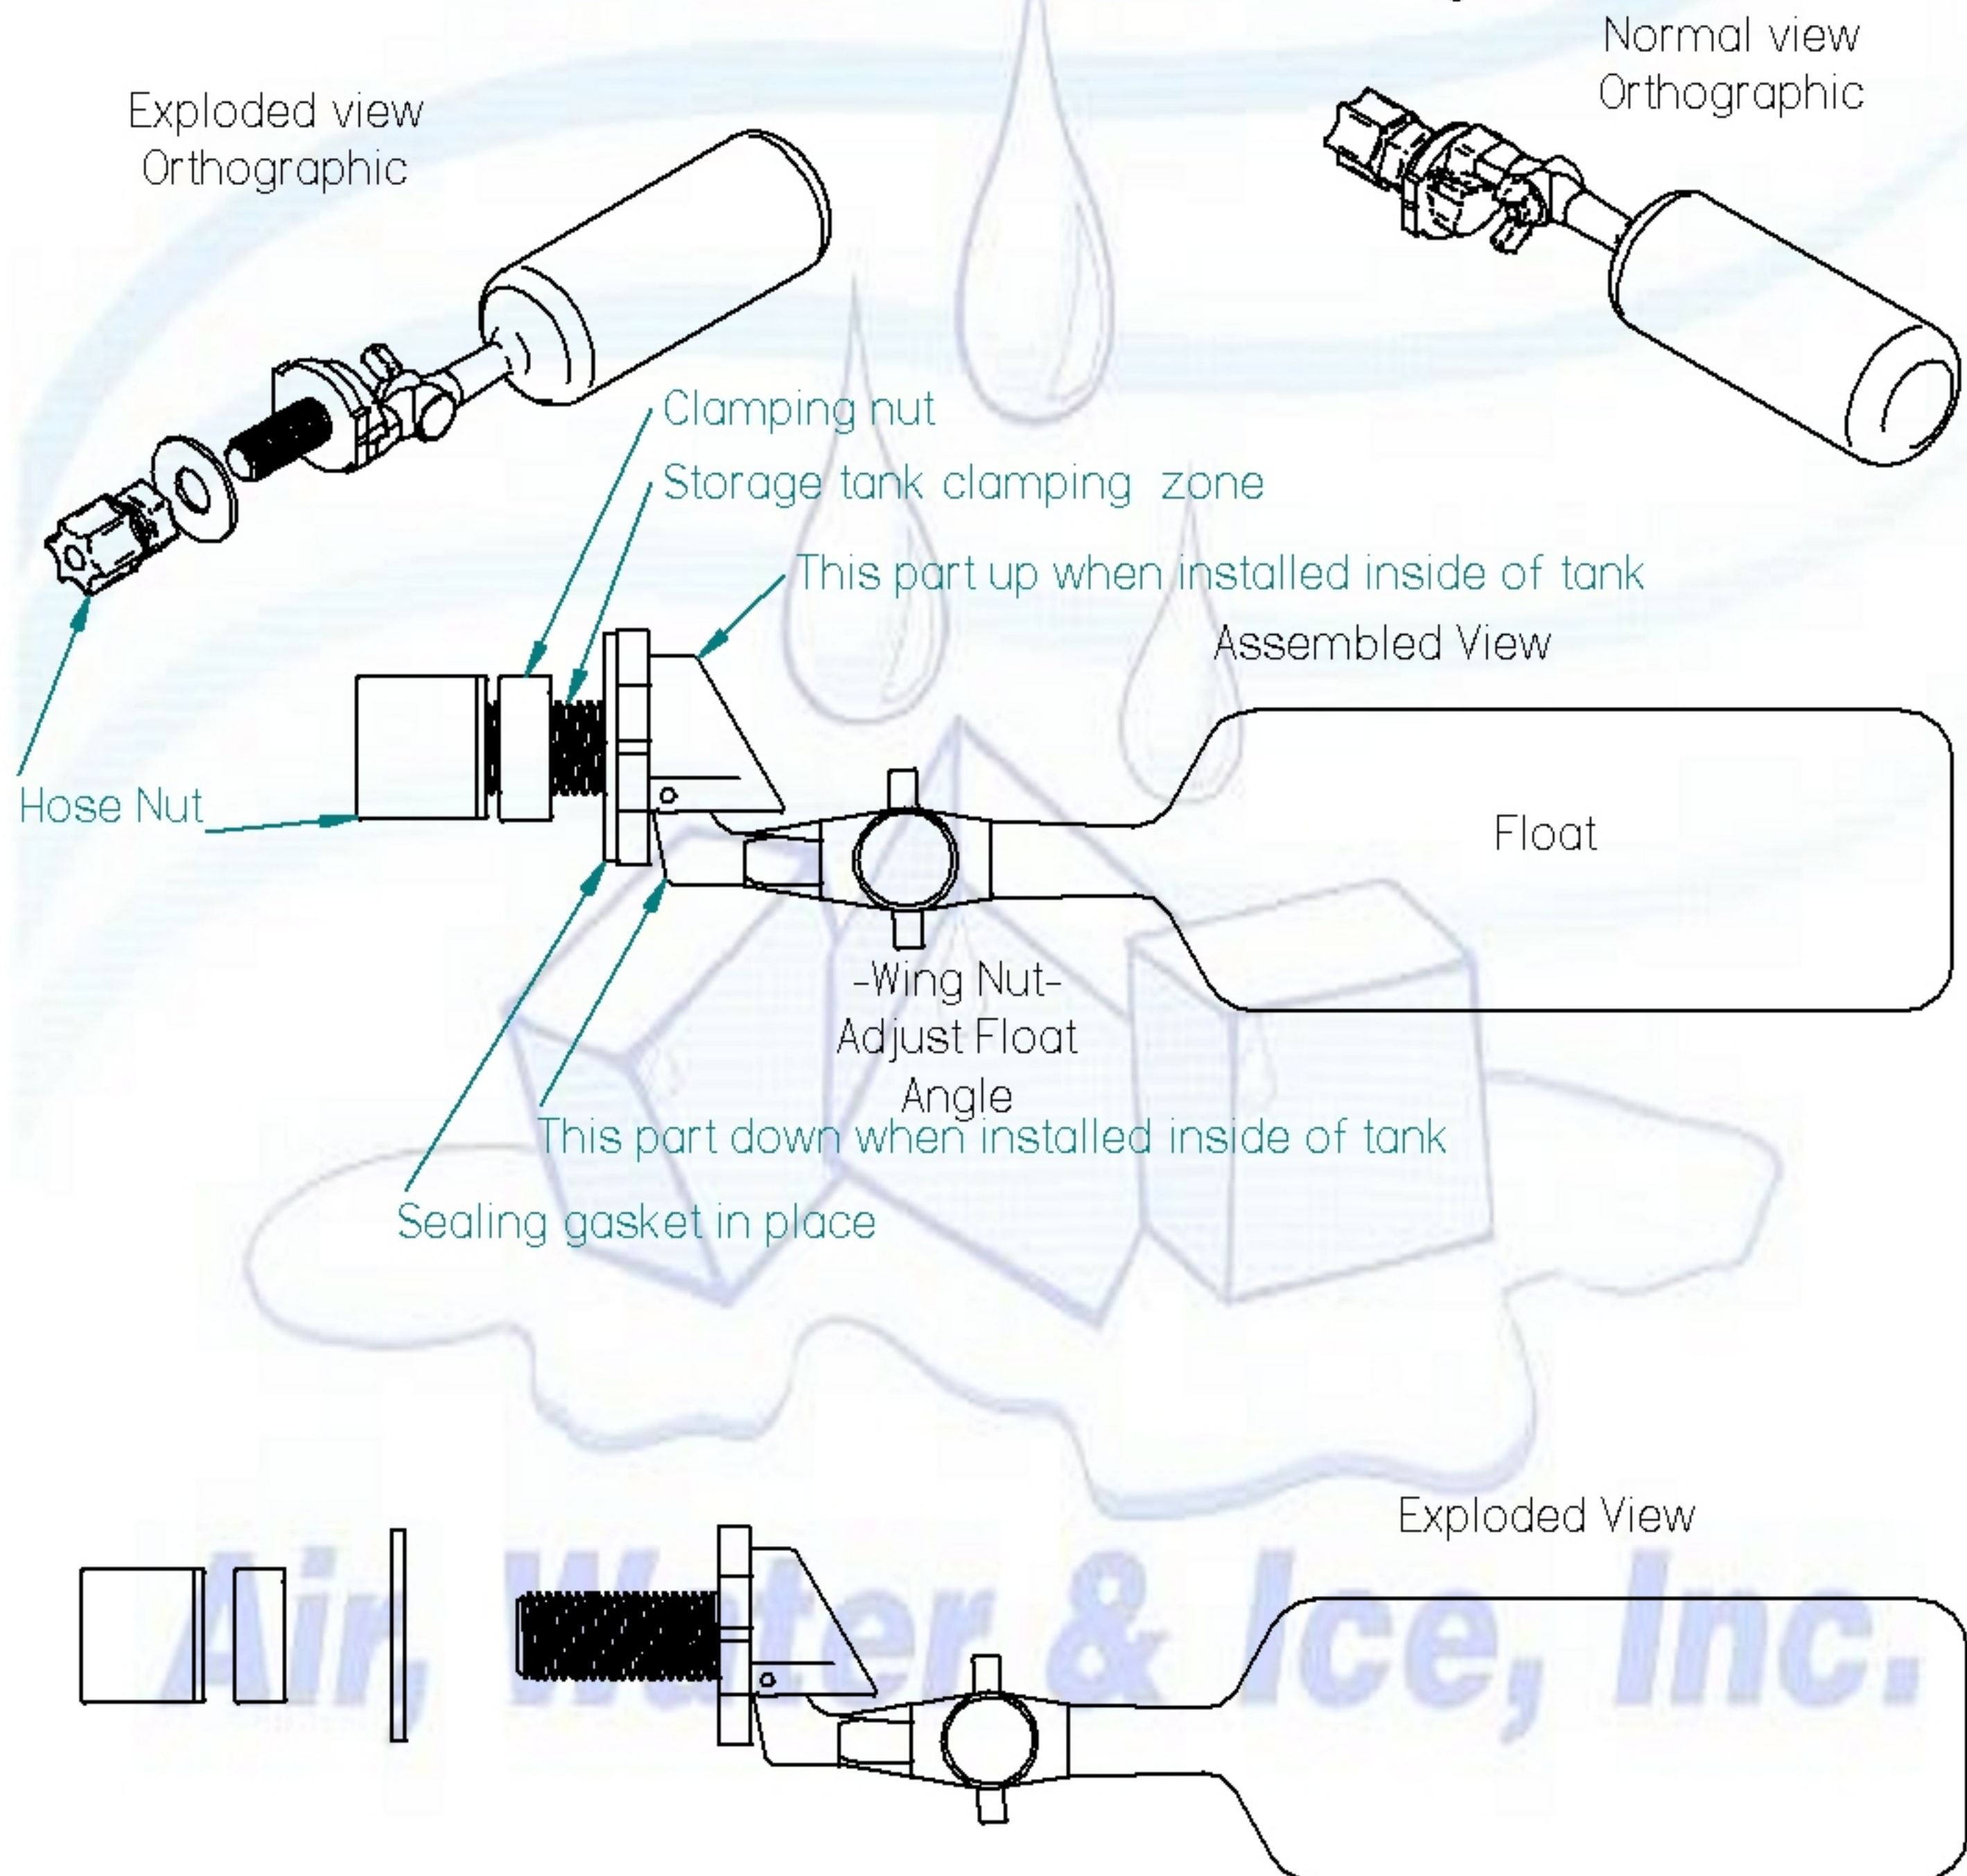

AIR WATER ICE, INC.

Installation Diagram

Float Valve Assembly

*****Warning!!** Improper installation of float valve can and will prevent shutoff, causing flooding!!! Monitor installation until you have positive shutoff on system

***Note:** It is best to adjust float so it is hanging slightly down. Water will lift and close.