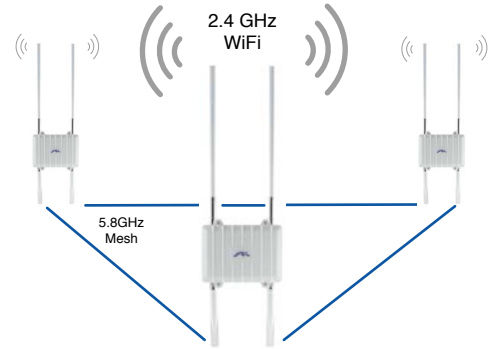

## Zero Configuration Mesh

Introducing AP-One, a revolutionary breakthrough in cost-effective mesh networking. Combining powerful dual-radio architecture, full featured software, and zero configuration mesh operation all at an unbeatable price.