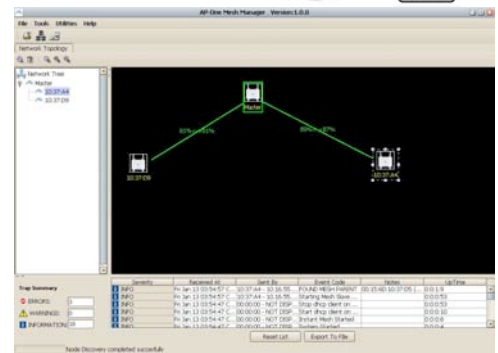

AP-ONE

Zero Configuration Mesh

Introducing AP-One, a revolutionary breakthrough in cost-effective mesh networking. Combining powerful dual-radio architecture, full featured software, and zero configuration mesh operation all at an unbeatable price.

SOFTWARE FEATURES	
Security	64/128-bit WEP, WPA, WPA2 802.1x radius support PPPoE support
Routing	Layer 2 and Layer 3 Quality of Service Bandwidth Management and Traffic Shaping Transparent Bridging Advanced Site Survey tools
Hotzone	NAT / DHCP Advanced Firewall Web redirect and customizable login page Walled Garden Mac Address Authentication UAM Authentication Advanced user registration reporting Radius Statistics
Services	SNMP Agent NTP Client HTTP Server SSH

Simultaneous Dual-Radio Operation

2.4GHz PRIMARY		5.8 GHz SECONDARY	
Receive Sensitivity		Receive Sensitivity	
Rate	Level	Rate	Level
1 Mbps	-97 dBm, +/- 2dB	6 Mbps	-94 dBm, +/- 2dB
2 Mbps	-96 dBm, +/- 2dB	9 Mbps	-93 dBm, +/- 2dB
5.5 Mbps	-92 dBm, +/- 2dB	11 Mbps	-92 dBm, +/- 2dB
11 Mbps	-92 dBm, +/- 2dB	12 Mbps	-91 dBm, +/- 2dB
6 Mbps	-94 dBm, +/- 2dB	18 Mbps	-90 dBm, +/- 2dB
9 Mbps	-93 dBm, +/- 2dB	24 Mbps	-86 dBm, +/- 2dB
11 Mbps	-92 dBm, +/- 2dB	36 Mbps	-83 dBm, +/- 2dB
12 Mbps	-91 dBm, +/- 2dB	48 Mbps	-77 dBm, +/- 2dB
18 Mbps	-90 dBm, +/- 2dB	54 Mbps	-74 dBm, +/- 2dB
24 Mbps	-86 dBm, +/- 2dB		
36 Mbps	-83 dBm, +/- 2dB		
48 Mbps	-77 dBm, +/- 2dB		
54 Mbps	-74 dBm, +/- 2dB		
Transmit Power		Transmit Power	
Rate	Power	Rate	Power
1-24 Mbps	28 dBm, +/- 1dB	6-24 Mbps	28 dBm, +/- 1dB
36 Mbps	26 dBm, +/- 1dB	36 Mbps	26 dBm, +/- 1dB
48 Mbps	24 dBm, +/- 1dB	48 Mbps	24 dBm, +/- 1dB
54 Mbps	23 dBm, +/- 1dB	54 Mbps	23 dBm, +/- 1dB