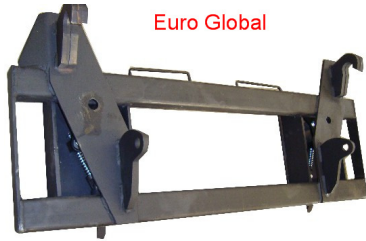

Washburn Farm & Home Supply
800-283-7107
Email info@hayspear.com

Hundreds of different loader hook-ups for tractor loaders, backhoes, & skidsteers and we custom build them. 800 283 7107 or 417 682 5551 Call us
Adapters for Global, Euro, NH, JD, Ford-NH, Gehl, Mustang, Bobcat, Thomas, GB, Bush Hog, Kubota, Montana, International, Allis-Chalmers, Farmhand, Massey, and the hundreds of others. We can build it!

Euro Global