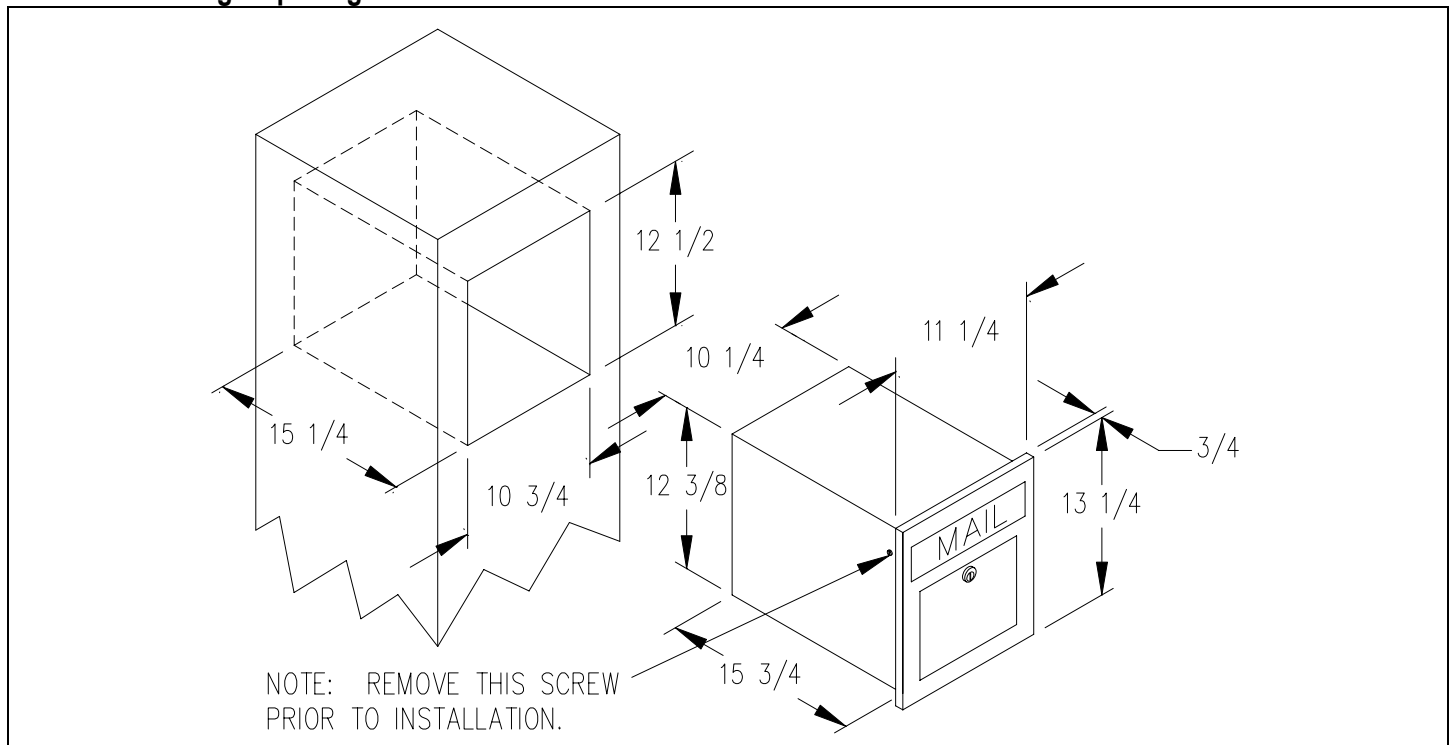

Column Mailboxes – 4145

Recessed Mounted Installation Instructions

Thank you for selecting Salsbury's 4145 Column Mailbox. We are confident that the quality and construction of the box will prove to be a good investment. The unit is fully assembled and ready for installation. These instructions are intended to assist you in a typical installation. They can be modified depending upon your choice in column style, materials and fastening. It is recommended to have the unit present before starting the construction to obtain the best possible installation.

Mailbox and Rough Opening Dimensions

Installation

1. Remove the screw on the left side of sheet metal box that is holding the brass flap closed for shipment. Do not install box into rough opening until this screw is removed.

2. Ensure that the rough opening is larger than the sheet metal box, especially in the upper area of the opening. If the rough opening is too small and the box must be forced into the opening, it may press on the sheet metal box and interfere with opening the brass flap.

3. Do not let the cement mortar touch the sides of the mailbox sheet metal box. The weight of the cement could push on the box sidewall and interfere with opening the brass flap.

4. It is strongly suggested, when installing the mailbox into a masonry structure, that the mailbox be made removable by using screws to attach the sheet metal box into the rough opening. Any mailbox can develop unseen problems in the future, such as damage from vandalism. It is much easier to replace or repair the mailbox if it is removable.