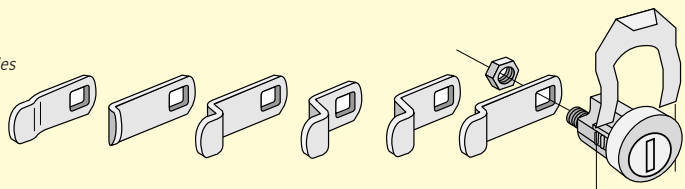

1199 Universal Key Blanks

- for universal locks
- Box of (50)
- \$25.00

1190 Universal Lock

- for Horizontal and Vertical styles
- nut mounted with two (2) keys
- \$7.00

1195 Universal Lock

- for NDCBU and CBU E-series pedestal styles
- clip mounted with (3) keys
- \$7.00