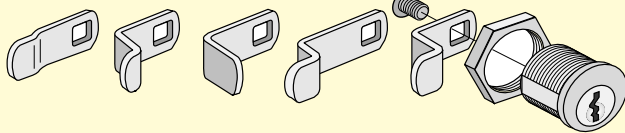

KEY KEEPERS

1080 Key Keeper - surface mounted

- 6" W x 3-1/4" H x 2" D
- 3 lbs.
- \$35.00

1090 Key Keeper - recessed mounted

- 6" W x 3-1/4" H x 2" D
- rough opening: 5" W x 2-1/2" H x 1-3/4" D
- 3 lbs.
- \$35.00

Specify • Aluminum finish
• Brass finish

Specify • For U.S.P.S. access
• For private access

(order commercial lock #1095 - \$10.00)

UNIVERSAL MAILBOX REPLACEMENT LOCKS

Each universal mailbox replacement lock includes at least five (5) separate interchangeable cams to adapt to various mailbox manufacturers' door locks. Items #1190 and #1195 include two (2) keys and three (3) keys, respectively (100 different key changes).

1199 Universal Key Blanks

- for universal locks
- Box of (50)
- \$25.00

1190 Universal Lock

- for Horizontal and Vertical styles
- nut mounted with two (2) keys
- \$7.00

1195 Universal Lock

- for NDCBU and CBU E-series pedestal styles
- clip mounted with (3) keys
- \$7.00