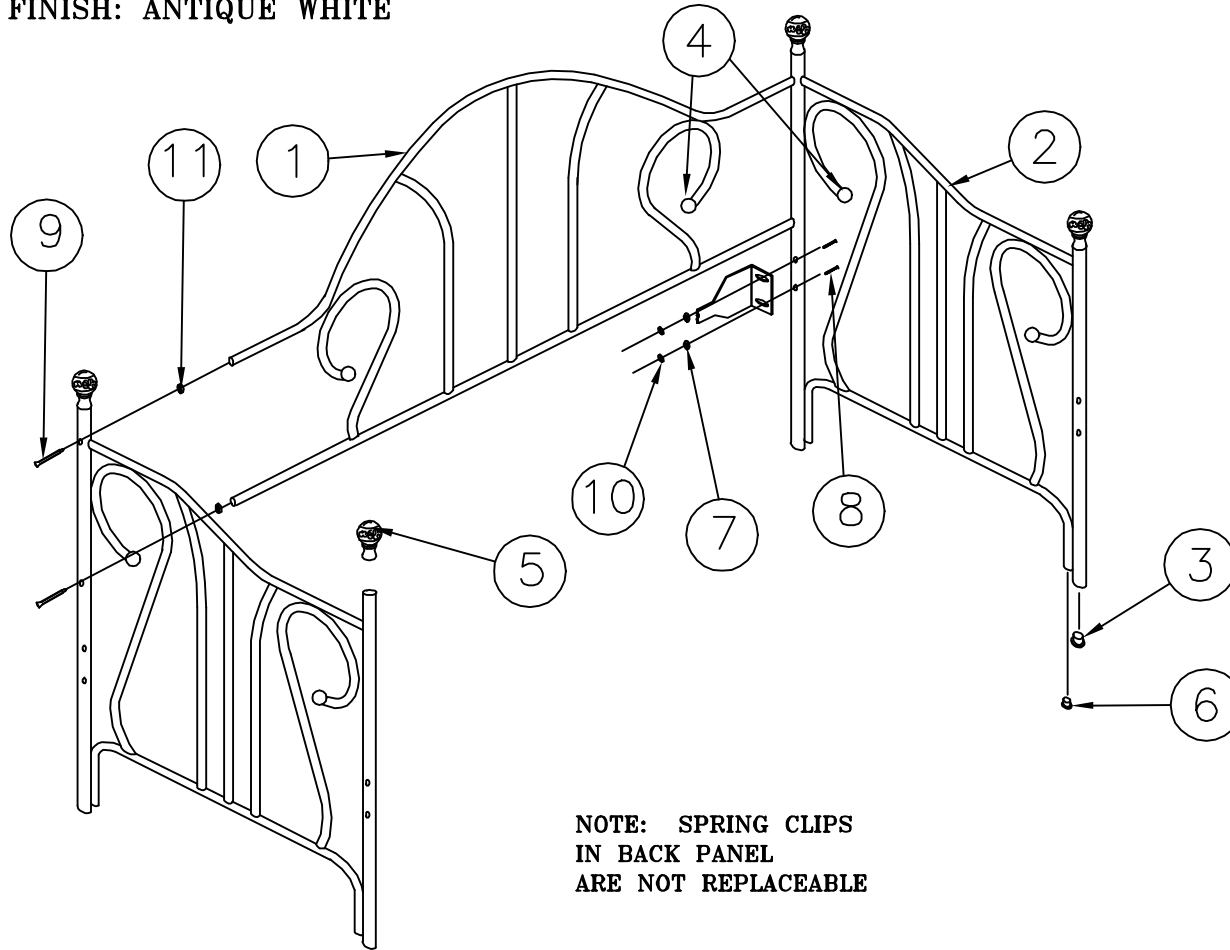

FASHION BED GROUP

PRODUCT DATA SHEET

STYLE B6162

DESCRIPTION CALAIS DAYBED

DOMESTIC _____

IMPORT X

5950 W. 51st STREET
CHICAGO IL. 60638

SPINDLE COUNT

ISSUE E 3/3 X 5/0 X

DATE 4-26-03 4/6 X 6/6 X

FINISH: ANTIQUE WHITE

NOTE: SPRING CLIPS
IN BACK PANEL
ARE NOT REPLACEABLE

USE THIS AS REFERENCE ONLY

#	DESCRIPTION
1	BACK PANEL
2	SIDE PANEL
3	1 1/2" PLASTIC GLIDE
4	SCROLL BALL
5	CERAMIC BALL FINIAL
6	1" PLASTIC GLIDE
7	FLAT BLACK RUBBER WASHER
8	1/4-20 X 2" HEX SOC SCRW
9	1/4-20 X 2 1/2" HEX SOC SCRW
10	1/4-20 BRS FLANGE HEX NUT
11	1" SADDLE CHECK RING

ISU	DATE	REVISION
C	3-25-93	UPDATED & REDRAWN
D	11-7-95	CHG'D SCREW LENGTHS
E	4-26-03	ADDING NEW INFORMATION

SIZE	HEIGHT		WIDTH		DEPTH	WEIGHT (LBS.)		NO. OF CTNS	CARTON DIM'S	CU FT.	U.P.S.	
	BACK	SIDE	BACK	SIDE		DAYBED	PACKED				UNPACKED	DAYBED
3/3												
4/6												
5/0												
6/6												
D-BED	50"	37"	77 1/4"	39"	39"	40	-	1	77 1/2 X 40 1/2 X 3 1/4	5.9		X

NOTES: ϕ 1 1/2" POSTS, ϕ 1" CROSS RAILS, ϕ 5/8" SPINDLES, SCROLLS