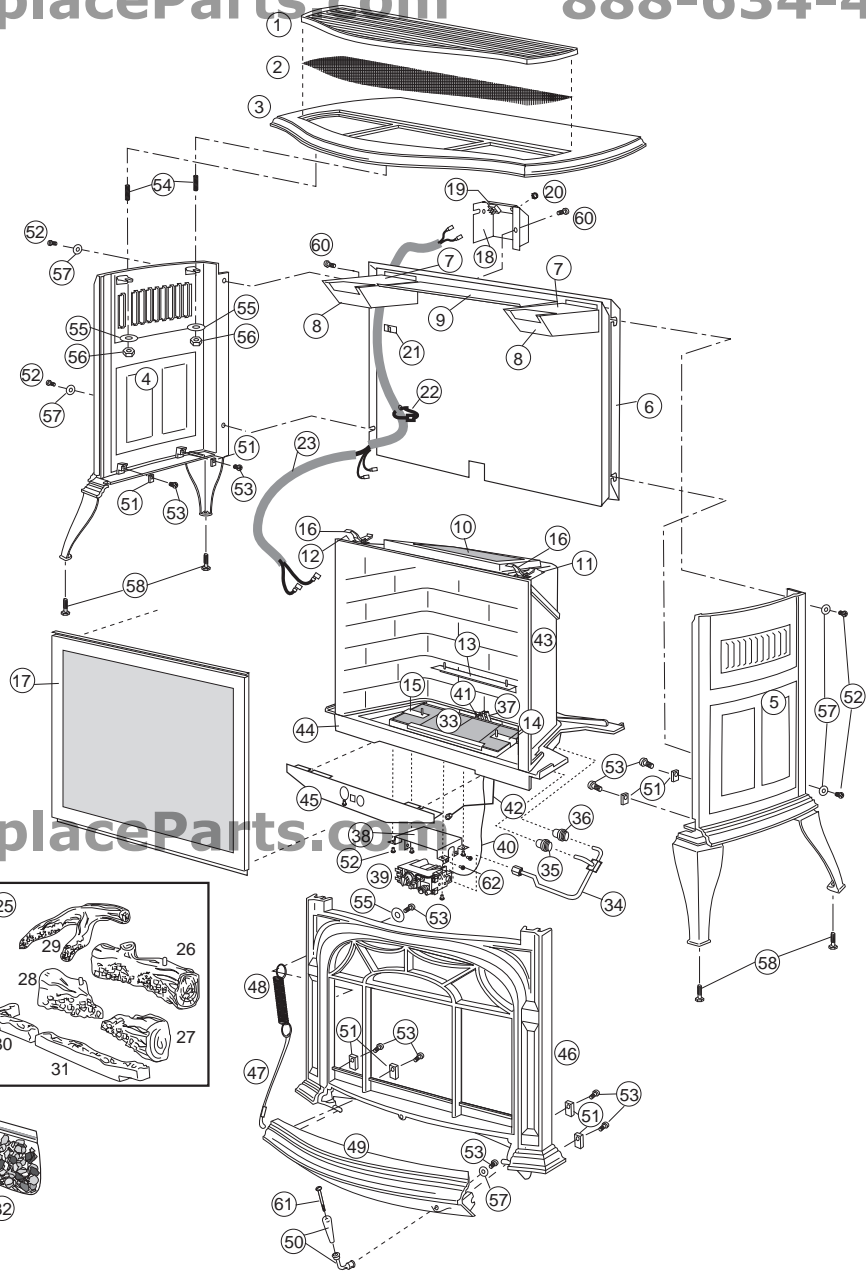

iBuyFireplaceParts.com

888-634-4289

iBuyFireplaceParts.com

0456

The Vermont Castings, Majestic Products Company reserves the right to make changes in design, materials, specifications, prices and discontinue colors and products at any time, without notice.

Radiance Vent Free Gas Heater RUVS40

Item/Model Number	Part Number
1. Grille	1301192
2. Grille Screen	1601933
3. Top	1301186
4. End, Left	1301234
5. End, Right	1301189
6. Rear Shroud, Outer	20000862
7. Duct Cap	20000875
8. Duct Base	20000876
9. Heat Shield	20000877
10. Flue Collector	20000858

Item/Model Number	Part Number
11. Right Latch Bracket	20000859
12. Left Latch Bracket	20000860
13. Back Log Bracket	20000991
14. Right Log Bracket	1409173
15. Left Log Bracket	30000109
16. Screen / Glass Frame, Latch (2)	1601992
17. Screen Frame Assembly	20000883
18. Switch Box	1408791
19. Switch, ON/OFF/T'STAT	1601597
20. Rheostat Plug	1600561