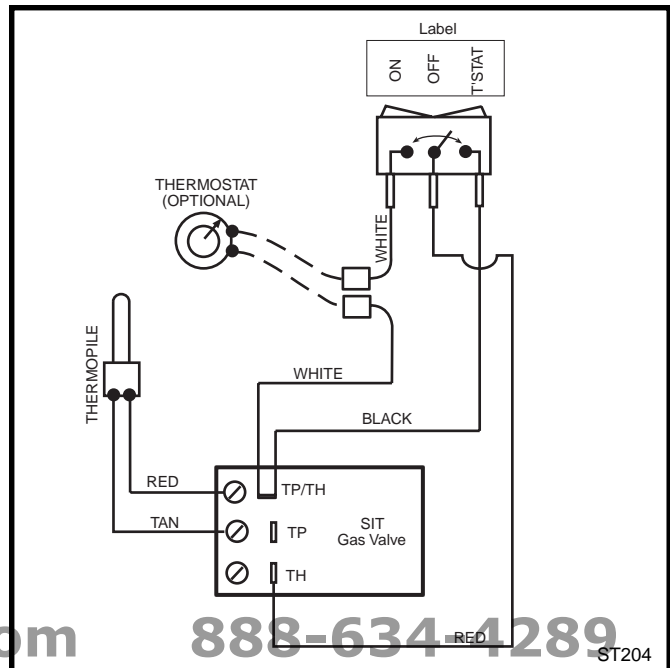

Item/Model Number	Part Number
21. Wire Clip	1208618
22. Wire Tie, Wire Harness/Rear Shroud	1201504
23. Wire Harness, Burner / Thermostat	1601913
24. Wire Harness, Snapstat Extension (not shown)	30000453
25. Gas Log Set	20000853
26. Back Log	20000856
27. Right Middle Log	20000854
28. Left Middle Log	20000855
29. Top Log	30000037
30. Left Front Ember Log	20000880
31. Right Front Ember Log	20000881
32. Lava Rocks	57897
33. Burner Assembly	30000446
34. Manifold Tube Assembly	20000663
35. Orifice Hood, Front - NG (#51)	30000449
Orifice Hood, Front - LP (#60)	30000518
36. Orifice Hood, Rear - NG (#42)	30000332
Orifice Hood, Rear - LP (#54)	20000130
37. Pilot, ODS w/TP-OP #84210 - NG	1601929
Pilot, ODS w/TP-OP #84210 - LP	1601930
38. Valve Bracket	1409110
39. Control Valve, Honeywell 8421	
NG	10000235
LP	1000-0242

Item/Model Number	Part Number
40. Ignition Cable	20000101
41. Pilot Bracket	20000851
42. Pilot Tubing	30000448
43. Firebox	1301148
44. Bottom	30000328
45. Control Panel	1409136
46. Front	1301229
47. Cable, Control Door	1601924
48. Spring, Control Door	1201842
49. Control Door	1301220
50. Control Door Handle, Wood Handle Stub	1600660 1601981
51. Damper Tab (8)	1601488
52. 1/4-20 x 3/8" Phillips Screw (13)	1200993
53. 1/4-20 x 1/2" Hex Head Screw (10)	1201338
54. 1/4-20 x 1 1/4" Stud, Top Plate (4)	1204212
55. Flat Washer, 1/4", 7/8 O.D. (12)	1202470
56. 1/4-20 x Hex nut, Top to Sides (5)	1203210
57. Flat Washer, 1/4" Blk (5)	1202473
58. 1/4-20 x 1" Leg Levelling Bolt (4)	1201745
59. #10 x 1/2" Pan Hd Sheet Metal Screw (39)	1202058
60. 8-32 x 2" Rnd Hd Slotted Screw(1)	1201243
61. #10-24 X 1/4" Phil. Pn Hd Screw (4)	120 0980

The Vermont Castings,
Majestic Products Company
410 Admiral Blvd.
Mississauga, Ontario, Canada L5T 2N6
905 670-7885

Fig. 37 RUVS40 Wiring Diagram