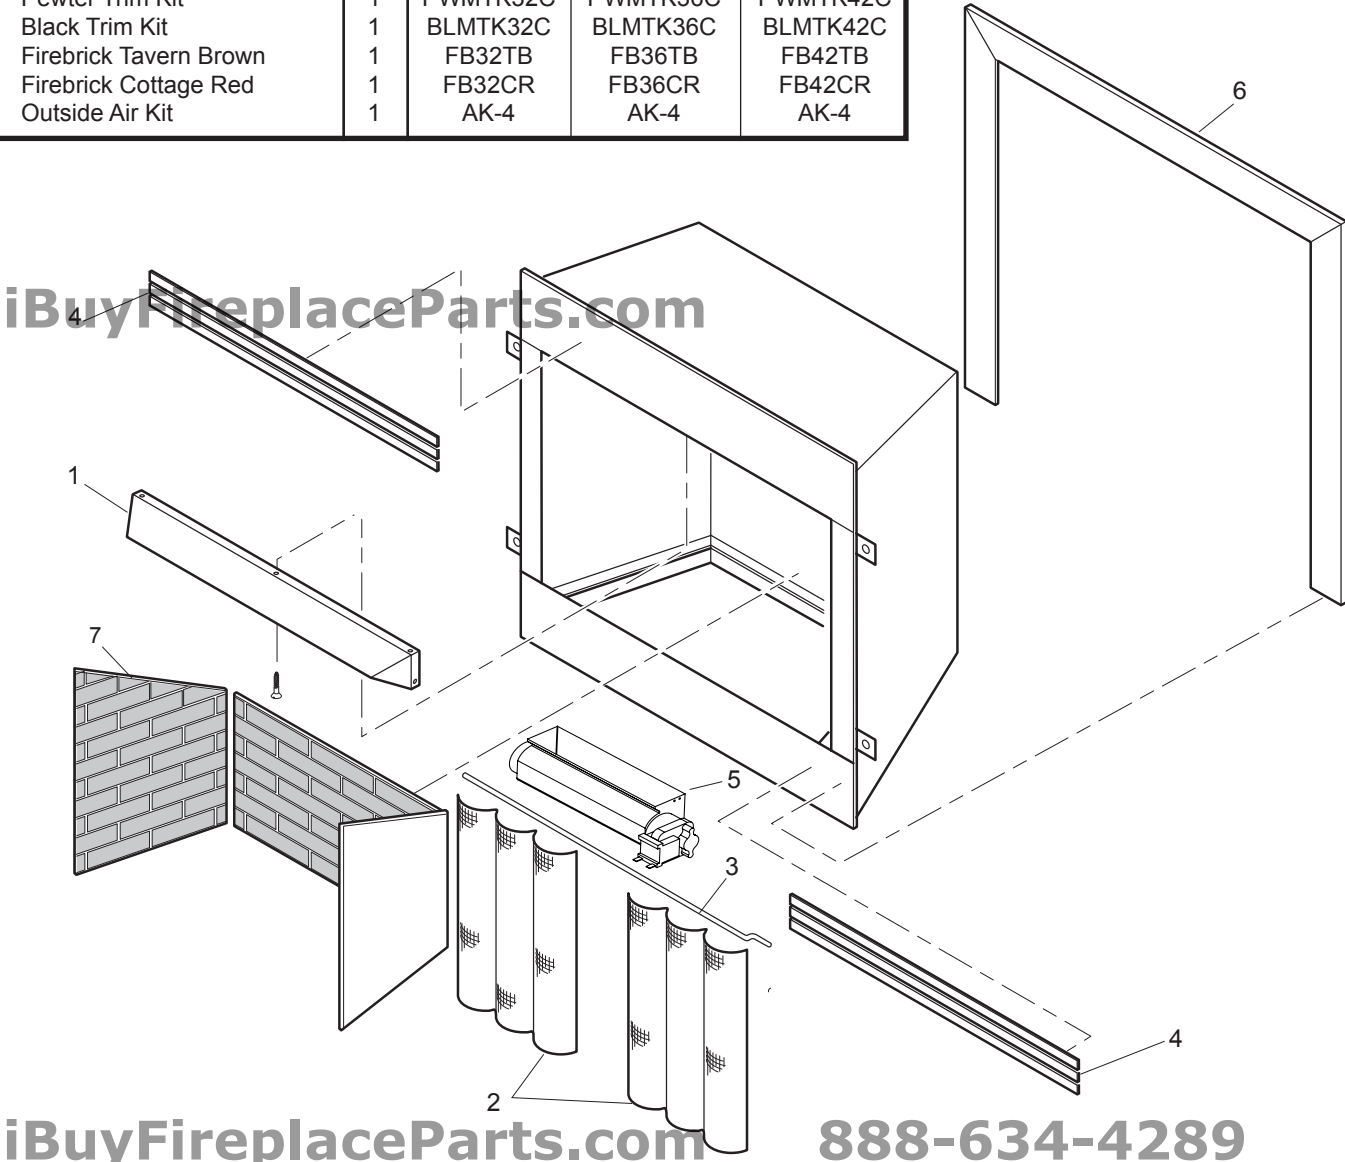

**ILLUSTRATED PARTS LIST**

iBuyFireplaceParts.com 888-634-4289

ITEM	DESCRIPTION	QTY	VF & VFR 32C	VF & VFR 36C	VF & VFR 42C
1	Canopy	1	71D0023	71D0500	71D1000
2	Screen Panel	2	61D0001	61D0001	61D0003
3	Screen Rod	2	26D0138	26D0132	26D0133
4	Black Louver	6	26D0695	26D0697	26D0699
<b>ACCESSORIES IN KITS</b>					
1	Standard Brass Canopy	1	BRCU32	BRCU36	BRCU42
1	Wide Brass Canopy	1	BRC32	BRC36	BRC42
4	Brass Louver	1	L32BR	L36BR	L42BR
4	Pewter Louver	1	L32PWM	L36PWM	L42PWM
5	Blower w/ Rheostat	1	BLOTMC	BLOTMC	BLOTMC
6	Brass Trim Curved Design	1	BRTK32C	BRTK36C	BRTK42C
6	Pewter Trim Curved Design	1	PWTK32C	PWTK36C	PWTK42C
6	Black Trim Curved Design	1	BLTK32C	BLTK36C	BLTK42C
6	Brass Trim Kit	1	BRMTK32C	BRMTK36C	BRMTK42C
6	Pewter Trim Kit	1	PWMTK32C	PWMTK36C	PWMTK42C
6	Black Trim Kit	1	BLMTK32C	BLMTK36C	BLMTK42C
7	Firebrick Tavern Brown	1	FB32TB	FB36TB	FB42TB
7	Firebrick Cottage Red	1	FB32CR	FB36CR	FB42CR
8	Outside Air Kit	1	AK-4	AK-4	AK-4