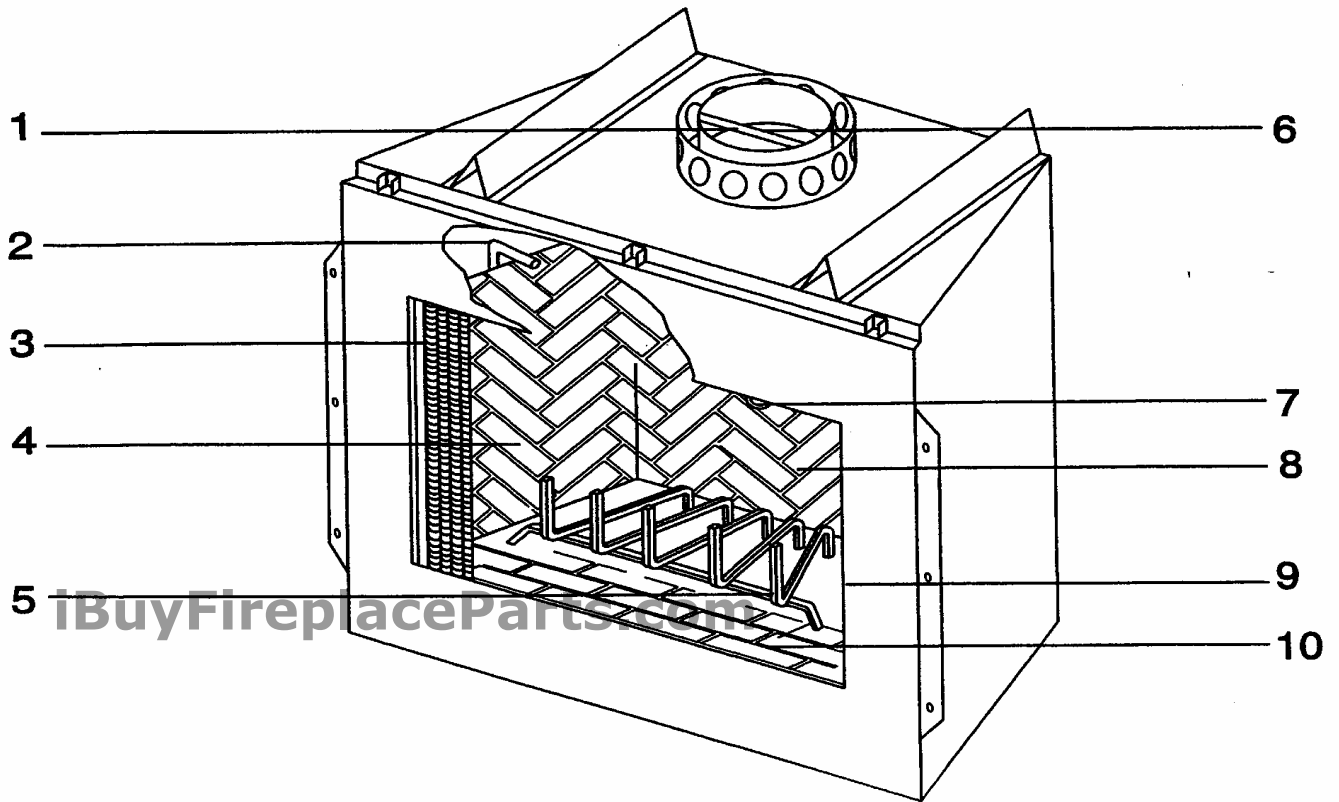

HWB800HB Woodburning Fireplace w/ Herringbone Brick

iBuyFireplaceParts.com

888-634-4289

HWB800HB Woodburning Fireplace w/ Herringbone Brick

ITEM#	PART NAME	QTY	PART#'S
1	ROD DAMPER	1	047647
2	WELDMENT OSA ROD/PLATE	2	072935
3	PANEL FIRESCREEN W/PULL	2	072939
4	FIREBRICK LEFT SIDE ASSEMBLY	1	071476
5	GRATE PAINTED ASSEMBLY	1	072954
6	WELDMENT DAMPER WEIGHT	1	047649
7	DAMPER HANDLE	1	073716
8	FIREBRICK BACK ASSY	1	071474
9	FIREBRICK, RT SIDE ASSEMBLY	1	071476
10	HEARTH REFRACTORY	1	071475
-	INLET AIR COLLAR	1	072958
-	FACE ASSY	1	073719
-	HOMEOWNERS MANUAL	1	53D9037