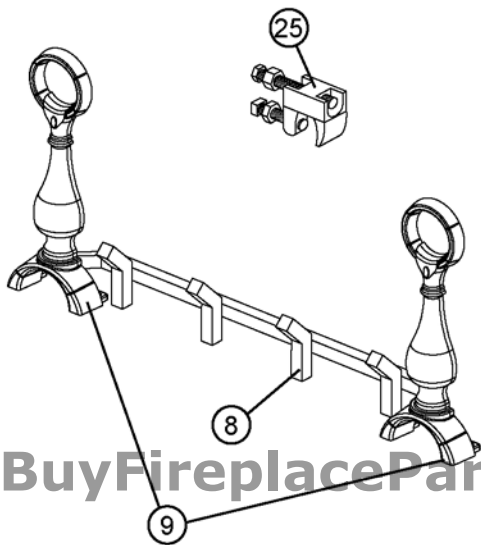

iBuyFireplaceParts.com

888-634-4289

iBuyFireplaceParts.com

iBuyFireplaceParts.com

888-634-4289

REPLACEMENTS

iBuyFireplaceParts.com 888-634-4289

Contact your dealer for questions concerning prices and availability of replacement parts. Normally all parts can be ordered through your Napoleon dealer or distributor.

When ordering replacement parts always give the following information:

FOR WARRANTY REPLACEMENT PARTS, A PHOTOCOPY OF THE ORIGINAL INVOICE WILL BE REQUIRED TO HONOUR THE CLAIM.

1. MODEL & SERIAL NUMBER OF FIREPLACE
2. INSTALLATION DATE OF FIREPLACE
3. PART NUMBER
4. DESCRIPTION OF PART
5. FINISH

* IDENTIFIES ITEMS WHICH ARE NOT ILLUSTRATED. FOR FURTHER INFORMATION, CONTACT YOUR NAPOLEON DEALER.

REPLACEMENT PARTS

#	Part #	Description	#	Part #	Description
1	W135-0239	#1 - REAR LOG	12	W660-0023	ON / OFF SWITCH
2	W135-0240	#2 - MIDDLE LOG - NG	13	W725-0025	VALVE - NG
2	W135-0244	#2 - MIDDLE LOG - LP	13	W725-0043	VALVE - LP
3	W135-0241	#3 - RIGHT LOG	14*	W385-0245	NAPOLEON LOGO
4	W135-0242	#4 - LEFT LOG	15	W010-1194	PILOT ASSEMBLY - NATURAL GAS
5	W135-0243	#5 - CROSSOVER LOG	15	W010-1201	PILOT ASSEMBLY - PROPANE
6	GL-649	LOG SET - NATURAL GAS	16	W455-0070	PILOT INJECTOR - NATURAL GAS
6	GL-650	LOG SET - PROPANE	16	W455-0068	PILOT INJECTOR - PROPANE
7*	W135-0251	GL30 RIGHT EXTENSION LOG	17	W680-0015	THERMOPILE
7*	W135-0252	GL30 LEFT EXTENSION LOG	18	W680-0014	THERMOCOUPLE
8	W185-0024	GL18 GRATE	19	W240-0005	ELECTRODE W/ LEAD
8	W185-0020	GL24 GRATE	20	W010-1260	GL18 - BURNER ASSEMBLY
8	W185-0023	GL30 GRATE	21	W010-1261	GL24 - BURNER ASSEMBLY
9	W715-0628	GL18 / 24 ANDIRONS	22	W010-1262	GL30 - BURNER ASSEMBLY
9	W715-0629	GL30 ANDIRONS	23*	W550-0006	LAVA ROCK
10	W357-0001	PIEZO IGNITOR AND NUT	24*	W550-0002	CHARCOAL LUMPS
11	W455-0083	GL18 - #25 ORIFICE - NG	25	W010-1288	DAMPER STOP
11	W455-0001	GL18 - #44 ORIFICE - LP	ACCESSORIES		
11	W455-0082	GL24 - #24 ORIFICE - NG	#	Part #	Description
11	W455-0017	GL24 - #42 ORIFICE - LP	26*	W660-0010	REMOTE CONTROL - ADVANTAGE
11	W455-0081	GL30 - #22 ORIFICE - NG	26*	W660-0011	REMOTE CONTROL - ADVANTAGE PLUS
11	W455-0040	GL30 - #41 ORIFICE - LP	27*	W361-0016	Glowing Embers

iBuyFireplaceParts.com

888-634-4289