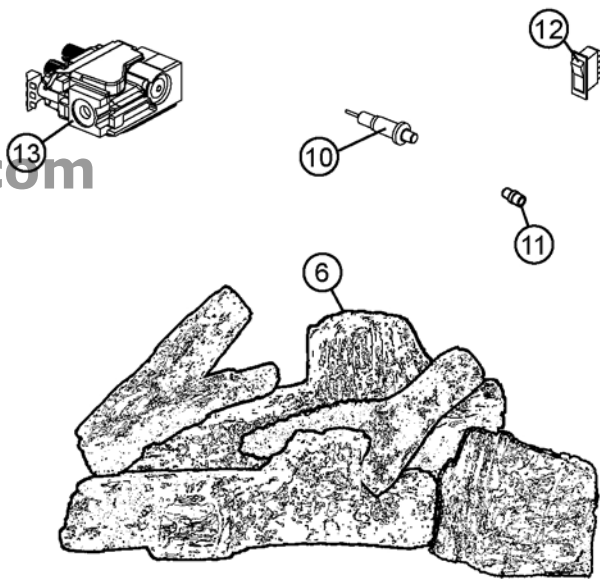

iBuyFireplaceParts.com

888-634-4289

iBuyFireplaceParts.com

iBuyFireplaceParts.com

888-634-4289

REPLACEMENTS

iBuyFireplaceParts.com 888-634-4289

Contact your dealer for questions concerning prices and availability of replacement parts. Normally all parts can be ordered through your Napoleon dealer or distributor.

When ordering replacement parts always give the following information:

FOR WARRANTY REPLACEMENT PARTS, A PHOTOCOPY OF THE ORIGINAL INVOICE WILL BE REQUIRED TO HONOUR THE CLAIM.

1. MODEL & SERIAL NUMBER OF FIREPLACE
2. INSTALLATION DATE OF FIREPLACE
3. PART NUMBER
4. DESCRIPTION OF PART
5. FINISH

* IDENTIFIES ITEMS WHICH ARE NOT ILLUSTRATED. FOR FURTHER INFORMATION, CONTACT YOUR NAPOLEON DEALER.

REPLACEMENT PARTS

#	Part #	Description	#	Part #	Description
1	W135-0239	#1 - REAR LOG	12	W660-0023	ON / OFF SWITCH
2	W135-0240	#2 - MIDDLE LOG - NG	13	W725-0025	VALVE - NG
2	W135-0244	#2 - MIDDLE LOG - LP	13	W725-0043	VALVE - LP
3	W135-0241	#3 - RIGHT LOG	14*	W385-0245	NAPOLEON LOGO
4	W135-0242	#4 - LEFT LOG	15	W010-1194	PILOT ASSEMBLY - NATURAL GAS
5	W135-0243	#5 - CROSSOVER LOG	15	W010-1201	PILOT ASSEMBLY - PROPANE
6	GL-649	LOG SET - NATURAL GAS	16	W455-0070	PILOT INJECTOR - NATURAL GAS
6	GL-650	LOG SET - PROPANE	16	W455-0068	PILOT INJECTOR - PROPANE
7*	W135-0251	GL30 RIGHT EXTENSION LOG	17	W680-0015	THERMOPILE
7*	W135-0252	GL30 LEFT EXTENSION LOG	18	W680-0014	THERMOCOUPLE
8	W185-0024	GL18 GRATE	19	W240-0005	ELECTRODE W/ LEAD
8	W185-0020	GL24 GRATE	20	W010-1260	GL18 - BURNER ASSEMBLY
8	W185-0023	GL30 GRATE	21	W010-1261	GL24 - BURNER ASSEMBLY
9	W715-0628	GL18 / 24 ANDIRONS	22	W010-1262	GL30 - BURNER ASSEMBLY
9	W715-0629	GL30 ANDIRONS	23*	W550-0006	LAVA ROCK
10	W357-0001	PIEZO IGNITOR AND NUT	24*	W550-0002	CHARCOAL LUMPS
11	W455-0083	GL18 - #25 ORIFICE - NG	25	W010-1288	DAMPER STOP
11	W455-0001	GL18 - #44 ORIFICE - LP	ACCESSORIES		
11	W455-0082	GL24 - #24 ORIFICE - NG	#	Part #	Description
11	W455-0017	GL24 - #42 ORIFICE - LP	26*	W660-0010	REMOTE CONTROL - ADVANTAGE
11	W455-0081	GL30 - #22 ORIFICE - NG	26*	W660-0011	REMOTE CONTROL - ADVANTAGE PLUS
11	W455-0040	GL30 - #41 ORIFICE - LP	27*	W361-0016	Glowing Embers

iBuyFireplaceParts.com

888-634-4289