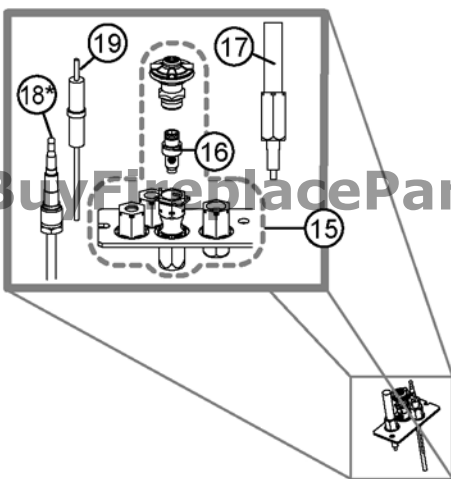

iBuyFireplaceParts.com

888-634-4289

iBuyFireplaceParts.com

iBuyFireplaceParts.com

888-634-4289

REPLACEMENTS

iBuyFireplaceParts.com 888-634-4289

Contact your dealer for questions concerning prices and availability of replacement parts. Normally all parts can be ordered through your Napoleon dealer or distributor.

When ordering replacement parts always give the following information:

FOR WARRANTY REPLACEMENT PARTS, A PHOTOCOPY OF THE ORIGINAL INVOICE WILL BE REQUIRED TO HONOUR THE CLAIM.

1. MODEL & SERIAL NUMBER OF FIREPLACE
2. INSTALLATION DATE OF FIREPLACE
3. PART NUMBER
4. DESCRIPTION OF PART
5. FINISH

* IDENTIFIES ITEMS WHICH ARE NOT ILLUSTRATED. FOR FURTHER INFORMATION, CONTACT YOUR NAPOLEON DEALER.

REPLACEMENT PARTS

#	Part #	Description	#	Part #	Description
1	W135-0239	#1 - REAR LOG	12	W660-0023	ON / OFF SWITCH
2	W135-0240	#2 - MIDDLE LOG - NG	13	W725-0025	VALVE - NG
2	W135-0244	#2 - MIDDLE LOG - LP	13	W725-0043	VALVE - LP
3	W135-0241	#3 - RIGHT LOG	14*	W385-0245	NAPOLEON LOGO
4	W135-0242	#4 - LEFT LOG	15	W010-1194	PILOT ASSEMBLY - NATURAL GAS
5	W135-0243	#5 - CROSSOVER LOG	15	W010-1201	PILOT ASSEMBLY - PROPANE
6	GL-649	LOG SET - NATURAL GAS	16	W455-0070	PILOT INJECTOR - NATURAL GAS
6	GL-650	LOG SET - PROPANE	16	W455-0068	PILOT INJECTOR - PROPANE
7*	W135-0251	GL30 RIGHT EXTENSION LOG	17	W680-0015	THERMOPILE
7*	W135-0252	GL30 LEFT EXTENSION LOG	18	W680-0014	THERMOCOUPLE
8	W185-0024	GL18 GRATE	19	W240-0005	ELECTRODE W/ LEAD
8	W185-0020	GL24 GRATE	20	W010-1260	GL18 - BURNER ASSEMBLY
8	W185-0023	GL30 GRATE	21	W010-1261	GL24 - BURNER ASSEMBLY
9	W715-0628	GL18 / 24 ANDIRONS	22	W010-1262	GL30 - BURNER ASSEMBLY
9	W715-0629	GL30 ANDIRONS	23*	W550-0006	LAVA ROCK
10	W357-0001	PIEZO IGNITOR AND NUT	24*	W550-0002	CHARCOAL LUMPS
11	W455-0083	GL18 - #25 ORIFICE - NG	25	W010-1288	DAMPER STOP
11	W455-0001	GL18 - #44 ORIFICE - LP	ACCESSORIES		
11	W455-0082	GL24 - #24 ORIFICE - NG	#	Part #	Description
11	W455-0017	GL24 - #42 ORIFICE - LP	26*	W660-0010	REMOTE CONTROL - ADVANTAGE
11	W455-0081	GL30 - #22 ORIFICE - NG	26*	W660-0011	REMOTE CONTROL - ADVANTAGE PLUS
11	W455-0040	GL30 - #41 ORIFICE - LP	27*	W361-0016	Glowing Embers

iBuyFireplaceParts.com

888-634-4289