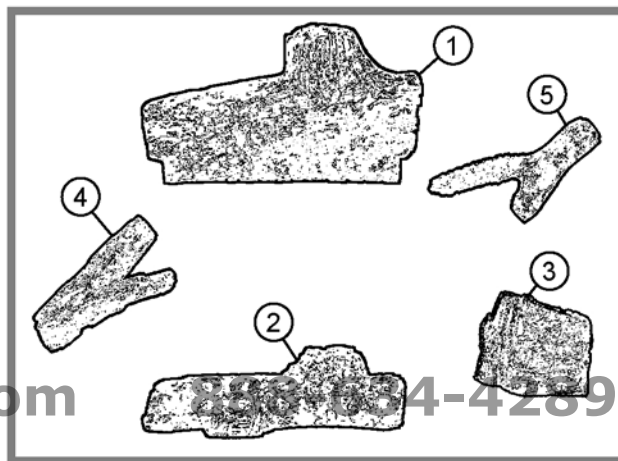

iBuyFireplaceParts.com

888-634-4289

iBuyFireplaceParts.com

iBuyFireplaceParts.com

888-634-4289

REPLACEMENTS

iBuyFireplaceParts.com 888-634-4289

Contact your dealer for questions concerning prices and availability of replacement parts. Normally all parts can be ordered through your Napoleon dealer or distributor.