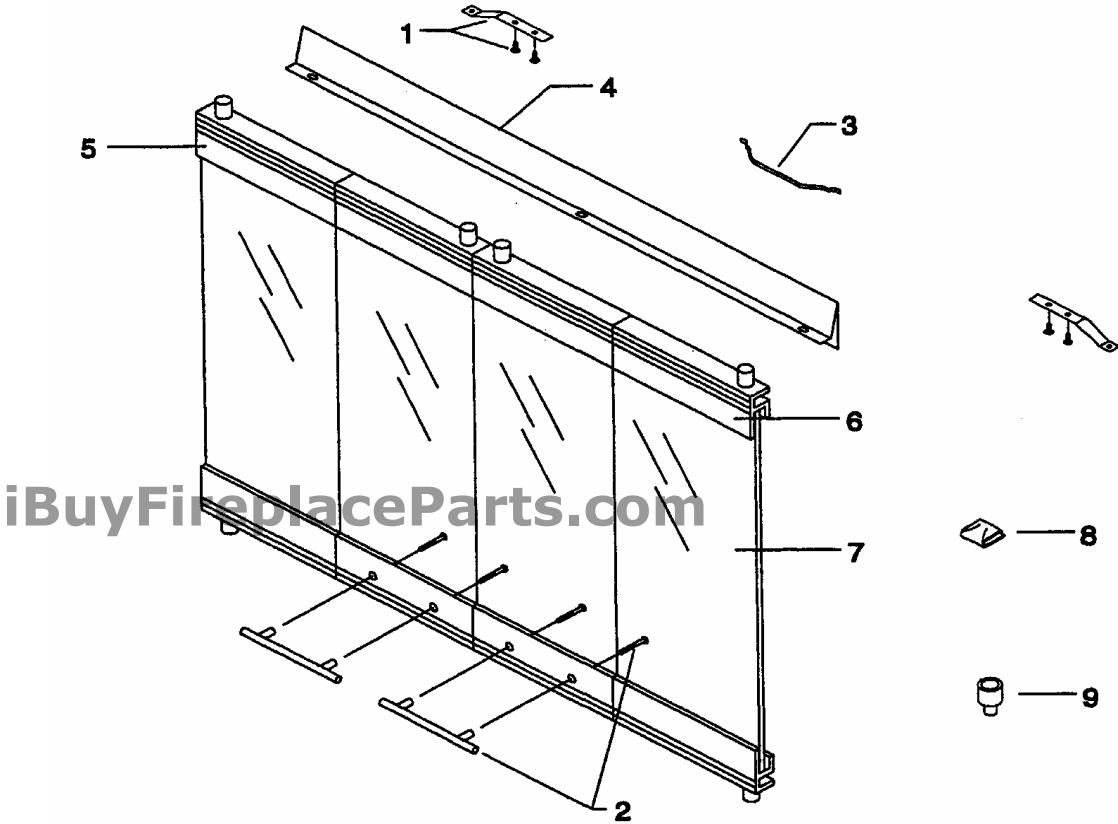

GD36/42 GLASS DOORS

GD36/42 GLASS DOORS

GD36

ITEM#	PART NAME	QTY	PART#'S		
			BLACK	BRASS	STAINLESS
1	ADJUSTABLE SPRING CLIP	2	037088	037088	CALL
2	HANDLE PACKAGED ASSY	1	069458	037438	CALL
3	SPRING DOOR CLOSURE	1	037416	037416	CALL
4	AIR DEFLECTOR	1	077131	077131	CALL
5	LEFT DOOR ASSY	1	076942	076950	CALL
6	RIGHT DOOR ASSY	1	076941	076949	CALL
7	GLASS PANEL	4	076870	076870	CALL
8	GLASS SPRING RETAINER	16	037085	037085	CALL
9	PIVOT BUSHING	2	075899	075899	CALL
-	INSTALL SHEET	1	53D9517	53D9517	53D9517

GD42

ITEM#	PART NAME	QTY	PART#'S		
			BLACK	BRASS	STAINLESS
1	ADJUSTABLE SPRING CLIP	2	037088	037088	CALL
2	HANDLE PACKAGED ASSY	1	069458	037438	CALL
3	SPRING DOOR CLOSURE	1	037416	037416	CALL
4	AIR DEFLECTOR	1	077077	077077	CALL
5	LEFT DOOR ASSY	1	076021	076031	CALL
6	RIGHT DOOR ASSY	1	076022	076030	CALL
7	GLASS PANEL	4	076029	076029	CALL
8	GLASS SPRING RETAINER	16	037085	037085	CALL
9	PIVOT BUSHING	2	075899	075899	CALL
-	INSTALL SHEET	1	53D9517	53D9517	53D9517