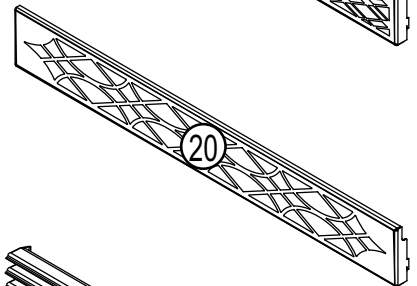

888-634-4289