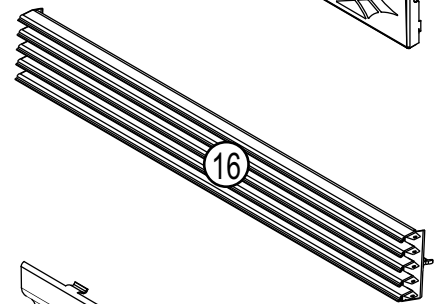

888-634-4289