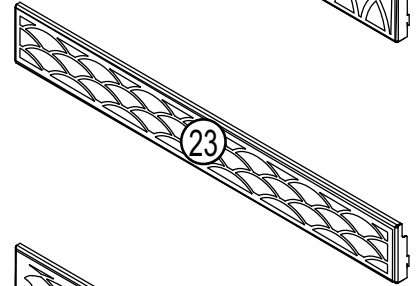

888-634-4289