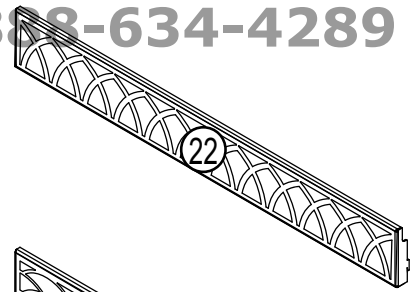

888-634-4289