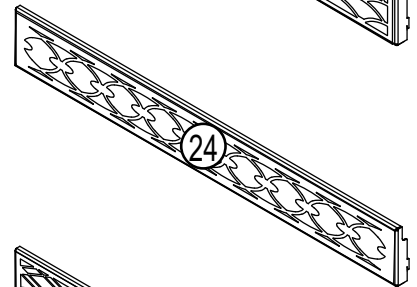

888-634-4289