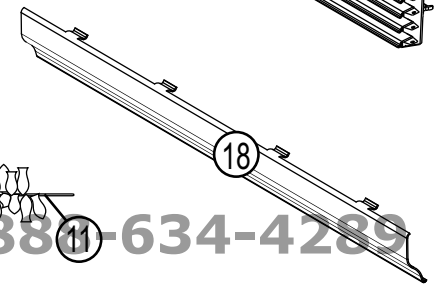

888-634-4289

13

888-634-4289