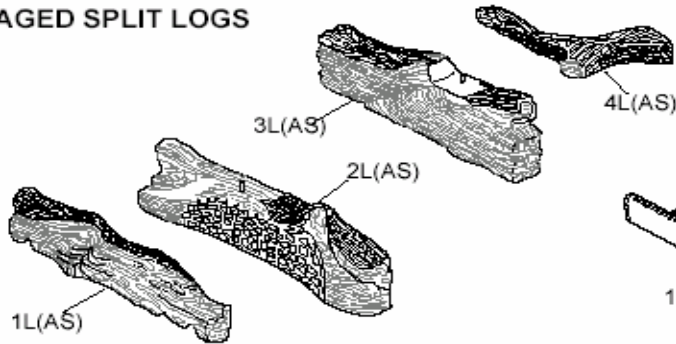

DFC/GFC VENT FREE FP W/CATALYST

AGED SPLIT LOGS