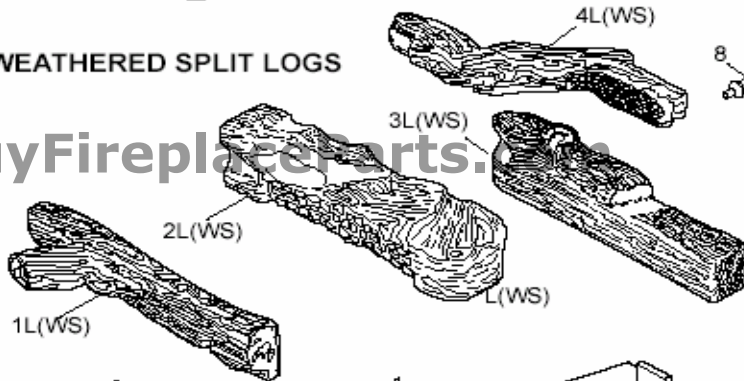

LAVA ROCK	1	00F0540
HOMEOWNERS MANUAL	1	26D2619

888-634-4289

DFC/GFC VENT FREE FP W/CATALYST

AGED SPLIT LOGS

WEATHERED SPLIT LOGS

iBuyFireplaceParts.com

iBuyFireplaceParts.com

888-634-4289