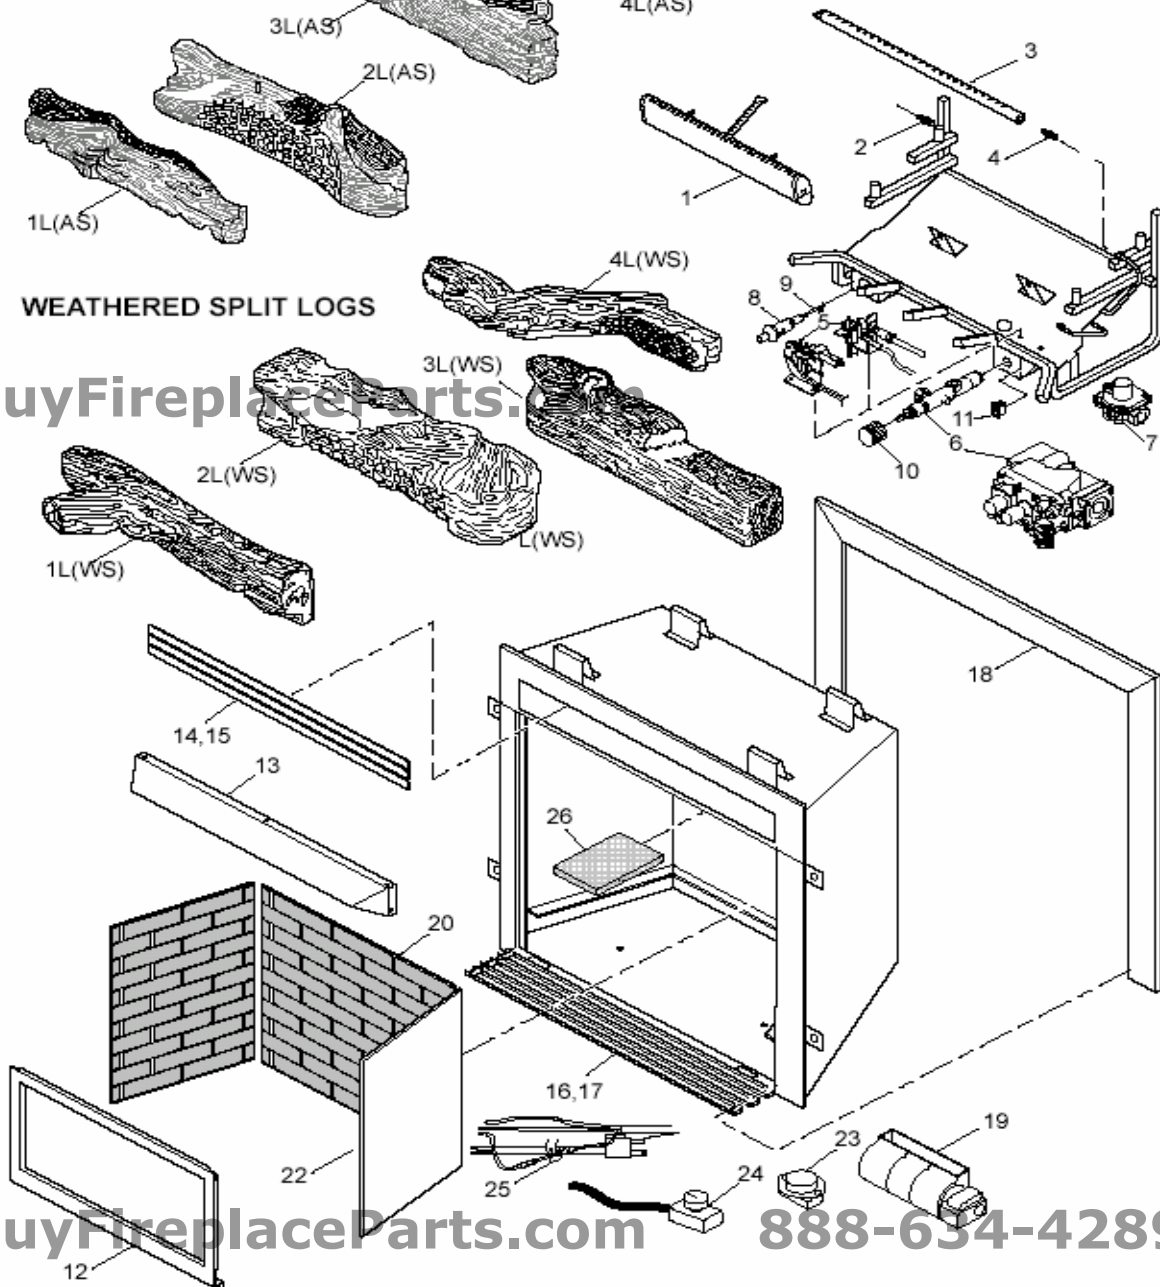

MILLIVOLT CONTROL			DFC32		DFC36/42	
ITEM	DESCRIPTION	QTY	NATURAL	PROPANE	NATURAL	PROPANE
1	FRONT BURNER	1	14D0439K	14D0439K	14D0443K	14D0443K
2	FRONT INJECTOR	1	24D0549 #46	20H0173 #59	25D0525 #45	00K0915 #57
3	REAR BURNER	1	14D2255	14D9055	14D2257	14D9057
4	REAR INJECTOR	1	33D0063 #50	14D0563 #62	14D0572 #44	14D9067 1.20MM
5	PILOT	1	14D0473	14D0477	14D0473	14D0477
--	PILOT BRACKET	1	14D0185	14D0185	14D0185	14D0185
6	VALVE	1	14D0467	14D0468	14D0467	14D0468
8	PIEZO IGNITOR	1	14D0503	14D0503	14D0503	14D0503
9	PIEZO WIRE	1	00K0632	00K0632	00K0632	00K0632
--	CONTROL KNOB	1	18D0603	18D0603	18D0603	18D0603
11	R/S (ON/OFF SWITCH)	1	32D0232	32D0232	32D0232	32D0232
--	WIRE HARNESS	1	17D0253K	17D0253K	17D0253K	17D0253K
--	TUBE-VALVE/PILOT REGULATOR	1	17D0248K	--	17D0248K	--
--	TUBE-PILOT REGULATOR/PILOT	1	17D0249K	--	17D0249K	--
--	TUBE-VALVE/PILOT	1	--	17D0249K	--	17D0247K
--	TUBE-VALVE/TEE	1	17D0238K	17D0238K	17D0238K	17D0238K
--	TUBE-TEE/FRONT BURNER	1	26D2169K	26D2169K	17D0240K	17D0240K
--	TUBE-TEE/REAR BURNER	1	17D0310K	17D0310K	17D0310K	17D0310K
			NATURAL	PROPANE	NATURAL	PROPANE
--	ENGINE KIT(PURCHASED ONLY)	1	DFC32NVK	DFC32PVK	DFC36NVK	DFC36PVK
			NATURAL	PROPANE	NATURAL	PROPANE
--	ENGINE KIT(PURCHASED ONLY)	1	DFC42NVK	DFC42PVK	DFC42NVK	DFC42PVK

FIREBOX					
ITEM	DESCRIPTION	QTY	32	36	42
12	GLASS ASSEMBLY KIT	1	26D2544K	26D2545K	26D2546K
13	CANOPY/HOOD	1	26D0713	26D0715	26D0717
14	BLACK LOUVER	3	26D0695	26D0697	26D0699
15	BRASS LOUVER TOP	3	26D0701	26D0703	26D0705
16	BLACK LOUVER DOOR	3	26D0695	26D0697	26D0699
17	BRASS LOUVER DOOR	3	26D0701	26D0703	26D0705
18	BRASS TRIM KIT	1	26D0857K	26D0858K	26D0859K
18	TRIM TOP	1	26D0374	26D0375	26D0376
18	TRIM LEFT	1	26D0826	26D0826	26D0826
18	TRIM RIGHT	1	26D0827	26D0827	26D0827
--	TRIM BRACKET/WSCREW	2	20H0047	20H0047	20H0047
--	TRIM BRACKET	2	20H0048	20H0048	20H0048
--	TRIM SCREWS	4	0052825B	0052825B	0052825B
--	DOOR ASSEMBLY KIT	1	26D2721K	26D2722K	26D2723K
--	DOOR HANDLE W/SCREW	2	13B0131K	13B0131K	13B0131K
--	FRONT TOP (LESS LOUVERS)	1	26D0730	26D0732	26D0734
--	FRONT SIDES	2	26D2064	26D2064	26D2064
19	BLOWER MOTOR KIT	1	26D0748K	26D0748K	26D0748K
20	FIREBRICK-CENTER	1	26D0324	26D0221	26D0222
22	FIREBRICK-LEFT SIDE	1	26D0220	26D0220	26D0220
22	FIREBRICK-RIGHT SIDE	1	26D0220	26D0220	26D0220
--	FIREBRICK-(H)-BRACKET	3	26D0164	26D0164	26D0164
--	FIREBRICK-(V)-BRACKET	2	26D0676	26D0676	26D0676
--	FIREBRICK SCREWS	9	0052825B	0052825B	0052825B
23	BLOWER TSTAT DISC	1	26D2870	26D2870	26D2870
24	RHEOSTAT SPEED CONTROL	1	26D0746	26D0746	26D0746
25	WIRING HARNESS	1	26D0619	26D0619	26D0619
26	CATALYST	3	26D2528	26D2528	26D2528

AGED SPLIT LOGS					
ITEM	DESCRIPTION	QTY	32	36	42
1L	FRONT LOG	1	14D2019	14D2031	14D2041
2L	CENTER LOG	1	14D2020	14D2032	14D2042
3L	REAR LOG	1	14D2021	14D2033	14D2043
4L	TOP LOG	1	14D2093	14D2022	14D2022

WEATHERED SPLIT LOGS					
ITEM	DESCRIPTION	QTY	32	36	42
1L	FRONT LOG	1	26D0628	26D0632	26D0636
2L	CENTER LOG	1	26D0629	26D0633	26D0637
3L	REAR LOG	1	26D0630	26D0634	26D0638
4L	TOP LOG	1	26D0631	26D0635	26D0635

LAVA ROCK	1	00F0540
HOMEOWNERS MANUAL	1	26D2619

888-634-4289

iBuyFireplaceParts.com

888-634-4289