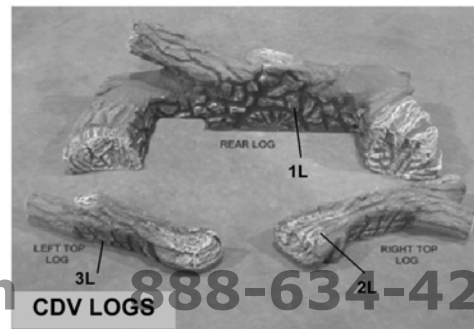

**For units with serial numbers 07-E-028220 and greater **

iBuyFireplaceParts.com 888-634-4289