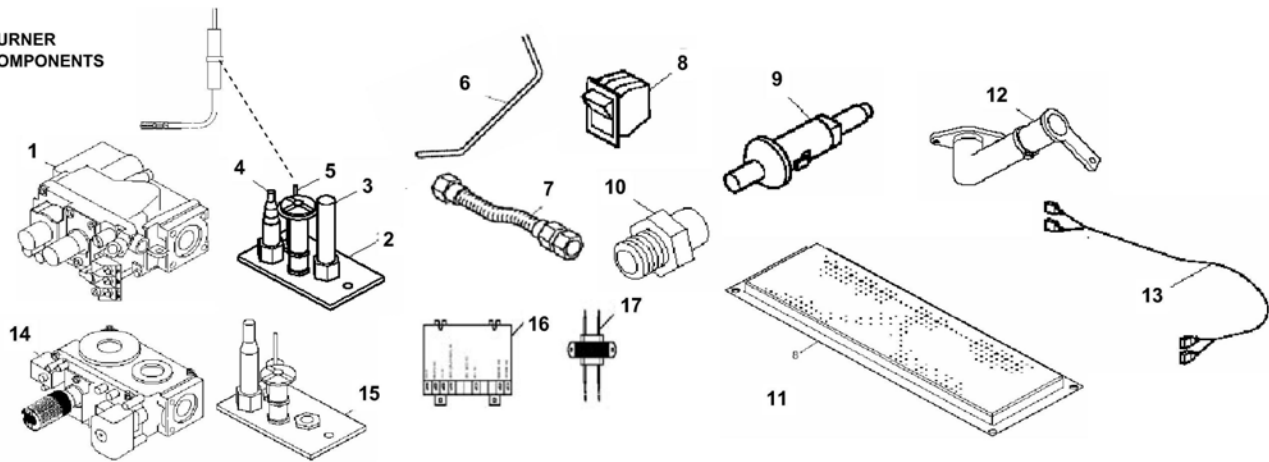

iBuyFireplaceParts.com

CDVR36 DIRECT VENT FIREPLACE SYSTEM

888-634-4289

BURNER COMPONENTS