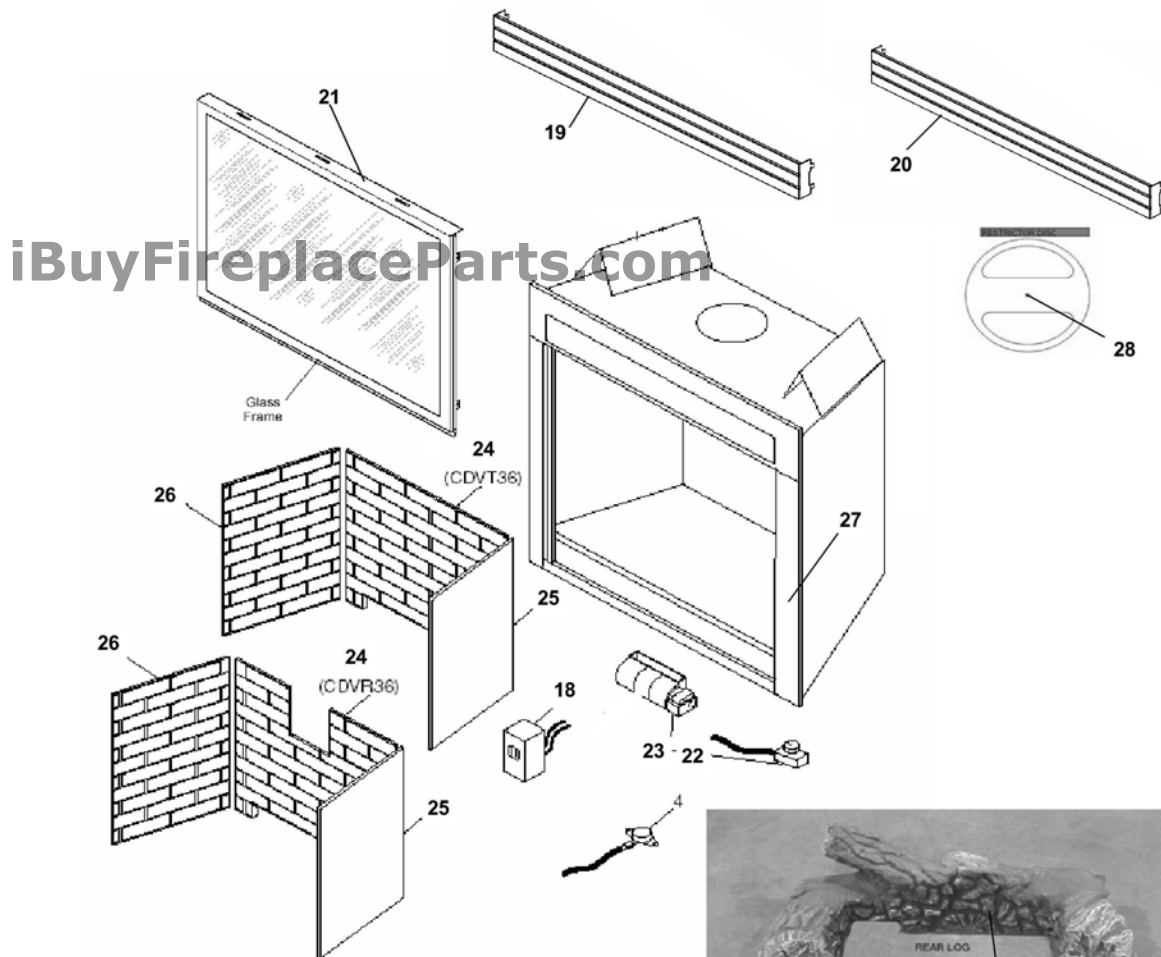

iBuyFireplaceParts.com

CDVR36 DIRECT VENT FIREPLACE SYSTEM

888-634-4289

BURNER COMPONENTS