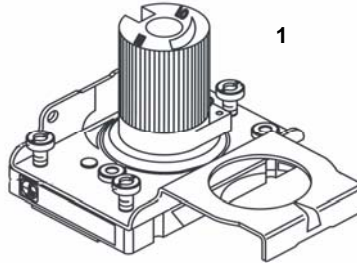

Direct Vent and B-Vent Gas Conversion Kits

iBuyFireplaceParts.com 888-634-4289

iBuyFireplaceParts.com

888-634-4289