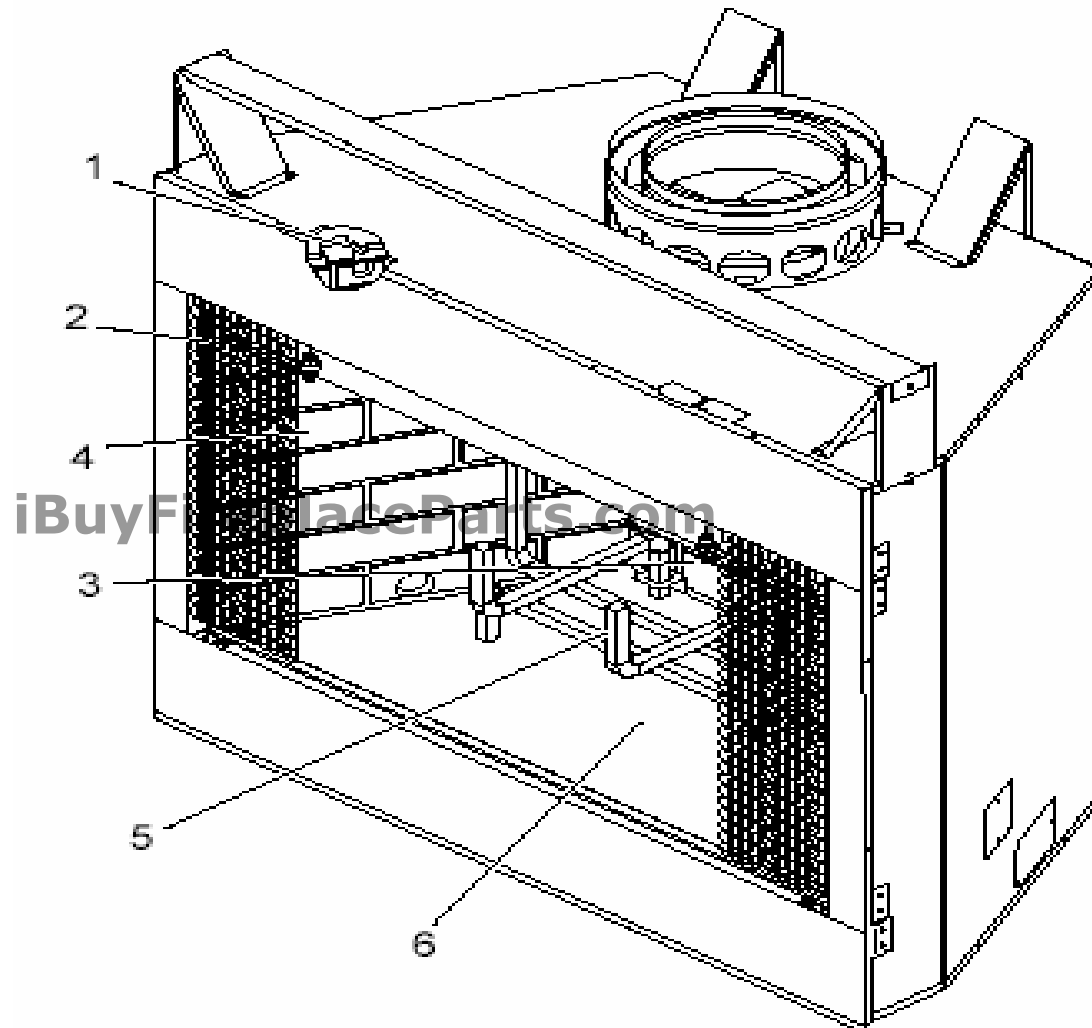

BWB500A/BWB500IA/BWBC500A/BWBC500IA

* Circulating Model Not Pictured

iBuyFireplaceParts.com

888-634-4289

BWB500A/BWB500IA/BWBC500A/BWBC500IA Woodburning Fireplace

ITEM#	PART NAME	QTY	PART#'S
1	WELDMENT AIR DOOR ROD	1	031867
2	FIRESCREEN PANELS	2	61D0003
3	FIREBRICK BACK ASSEMBLY	1	61D0107
4	FIREBRICK SIDE ASSEMBLY	2	61D0101
5	PAINTED GRATE ASSEMBLY	1	61D0022
6	FIREBRICK BOTTOM ASSEMBLY	1	61D0106
-	BOTTOM DOOR CLIP	2	61D0042K
-	INLET AIR COLLAR	1	076685K
-	FACE ASSY FOR RADIANT BOX	1	61D0024K
-	FACE ASSY FOR CIRCULATING BOX	1	61D0015K
-	HOMEOWNERS MANUAL	1	61D0006