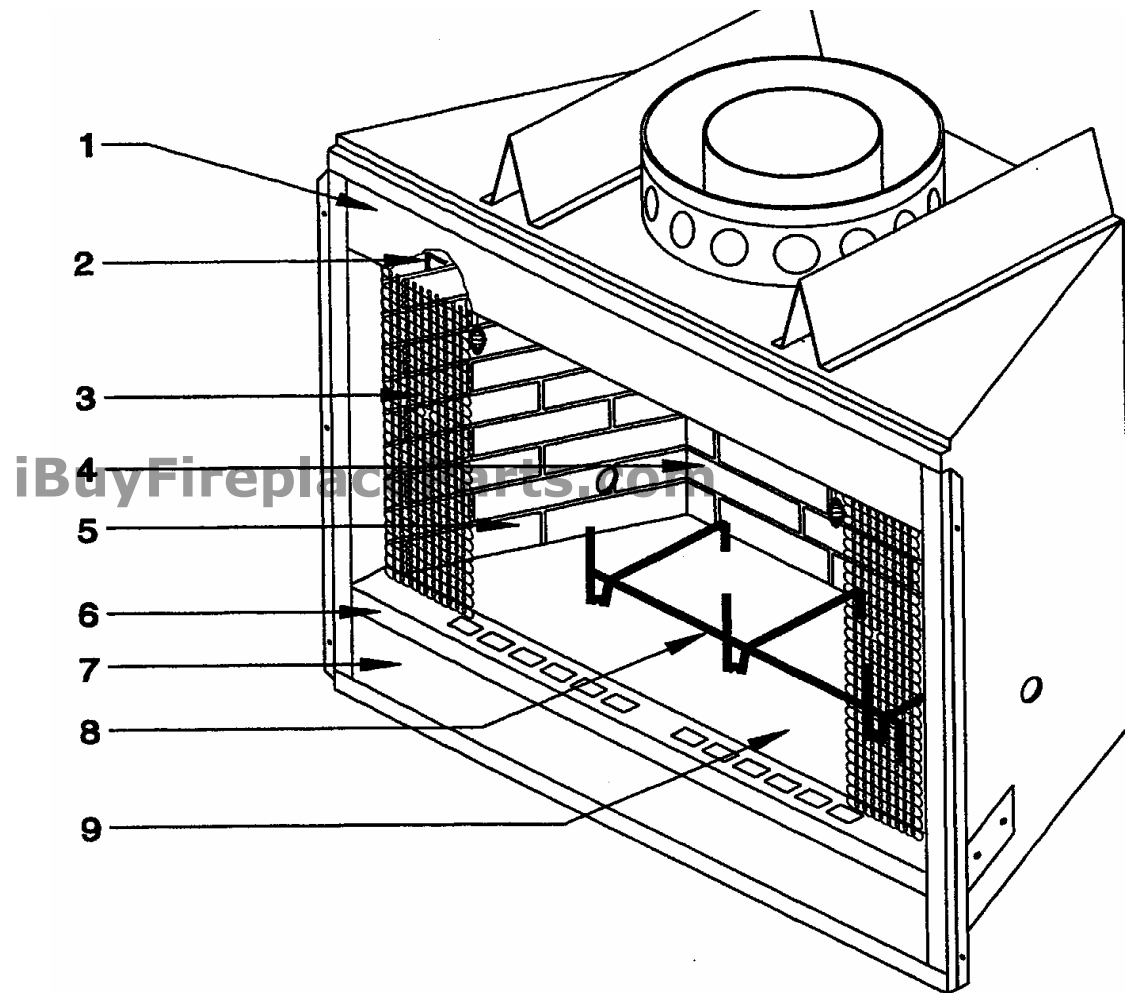

BWB500/BWB500I 42" Radiant Fireplace/Insulated

iBuyFireplaceParts.com

888-634-4289

BWB500/BWB500I 42" Radiant Fireplace/Insulated

ITEM#	PART NAME	QTY	PART#'S
1	UPPER PANEL PNTD. ASSY.	1	077072
2	WELDMENT AIR DOOR ROD	1	031867
3	FIRESCREEN PANELS	2	070874
4	FIREBRICK BACK ASSEMBLY	1	034820
5	FIREBRICK SIDE ASSEMBLY	2	035493
6	LEDGE HEARTH PAINTED ASSY.	1	077077
7	LOWER PANEL PAINTED ASSY.	1	077068
8	GRATE PAINTED ASSEMBLY	1	035326
9	HEARTH REFRACTORY ASSEMBLY	1	035018
-	HOMEOWNERS MANUAL	1	53D9032