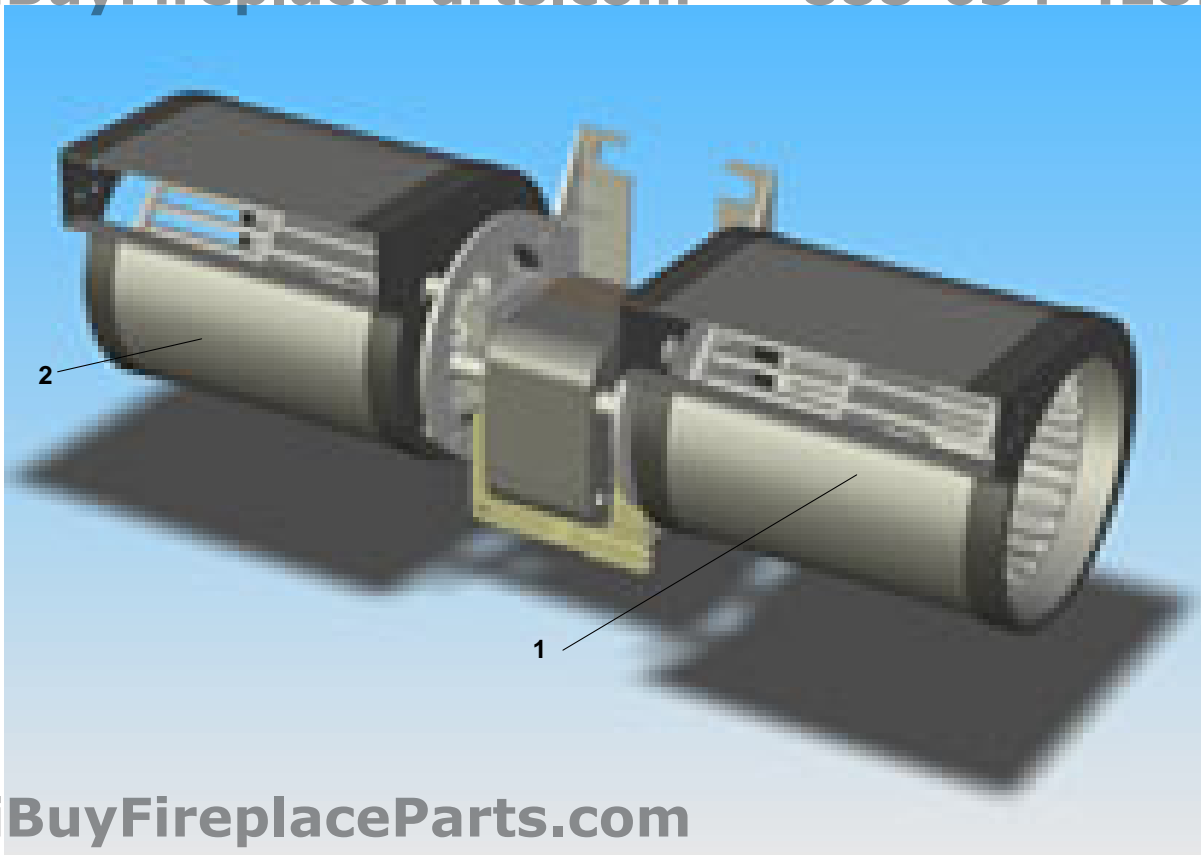

BLOS

iBuyFireplaceParts.com

888-634-4289

iBuyFireplaceParts.com