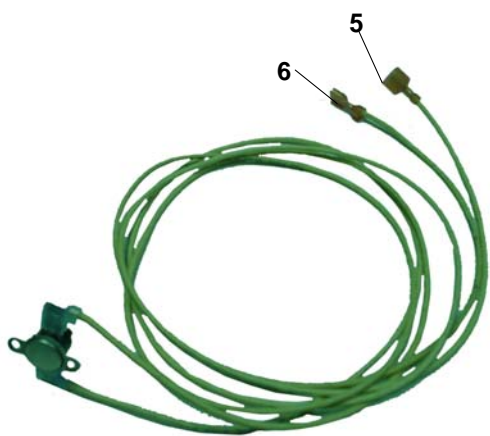

iBuyFireplaceParts.com

888-634-4289