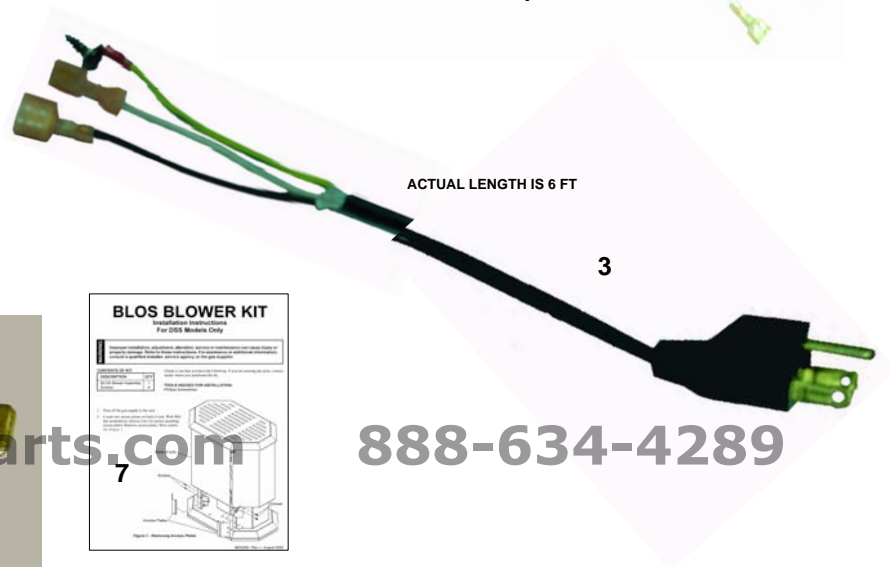

iBuyFireplaceParts.com

888-634-4289