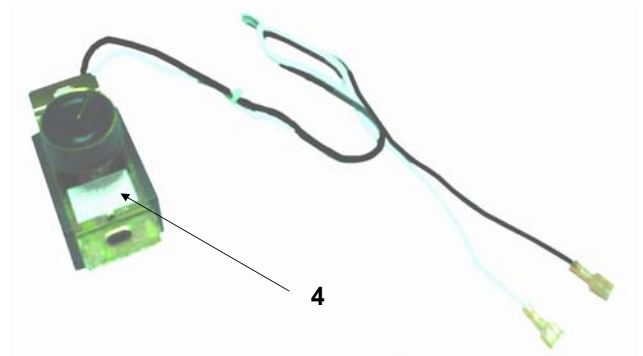

iBuyFireplaceParts.com

888-634-4289