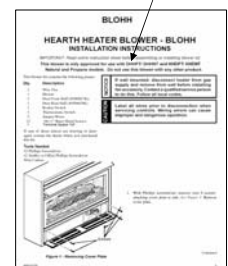

BLOHH

			PART NUMBERS
ITEM	DESCRIPTION	QTY	BLOHH
13	BLOWER MOTOR	1	33D0700
14	POWER CORD 6FT	1	26D0619
15	INSTRUCTION MANUAL	1	49D0075
16	T-STAT SENSOR	1	49D0130
17	STRAIN RELIEF	1	17D0602
18	DUCT FRONT HALF	1	49D0027K
19	DUCT REAR HALF	1	49D0029K
20	SWITCH ON/OFF	1	32D0232
21	WIRE ASSEMBLY	2	49D0073K
22	WIRE ASSEMBLY - 2 PCS CUT @ 6" LONG	1	17D0253K
23	WIRE ASSEMBLY - LONGER WIRE	1	49D0300K

13

iBuyFireplaceParts.com

16

Duct

20

15

actual length is 6 FT

14