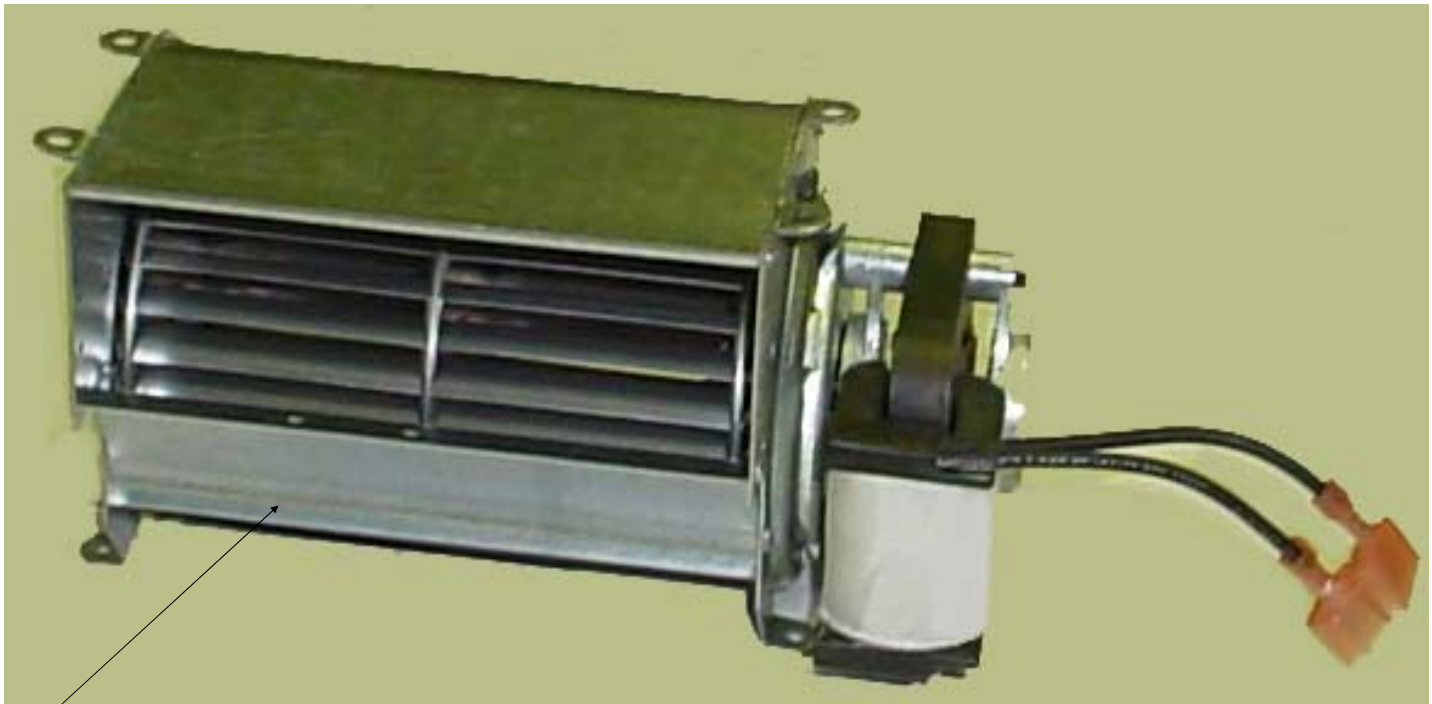

BLOHH

			PART NUMBERS
ITEM	DESCRIPTION	QTY	BLOHH
13	BLOWER MOTOR	1	33D0700
14	POWER CORD 6FT	1	26D0619
15	INSTRUCTION MANUAL	1	49D0075
16	T-STAT SENSOR	1	49D0130
17	STRAIN RELIEF	1	17D0602
18	DUCT FRONT HALF	1	49D0027K
19	DUCT REAR HALF	1	49D0029K
20	SWITCH ON/OFF	1	32D0232
21	WIRE ASSEMBLY	2	49D0073K
22	WIRE ASSEMBLY - 2 PCS CUT @ 6" LONG	1	17D0253K
23	WIRE ASSEMBLY - LONGER WIRE	1	49D0300K

13

iBuyFireplaceParts.com

16

Duct

20

15

actual length is 6 FT

14