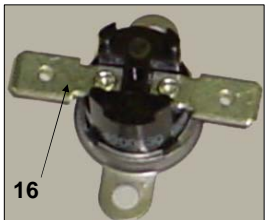

BLOHH

			PART NUMBERS
ITEM	DESCRIPTION	QTY	BLOHH
13	BLOWER MOTOR	1	33D0700
14	POWER CORD 6FT	1	26D0619
15	INSTRUCTION MANUAL	1	49D0075
16	T-STAT SENSOR	1	49D0130
17	STRAIN RELIEF	1	17D0602
18	DUCT FRONT HALF	1	49D0027K
19	DUCT REAR HALF	1	49D0029K
20	SWITCH ON/OFF	1	32D0232
21	WIRE ASSEMBLY	2	49D0073K
22	WIRE ASSEMBLY - 2 PCS CUT @ 6" LONG	1	17D0253K
23	WIRE ASSEMBLY - LONGER WIRE	1	49D0300K

13

iBuyFireplaceParts.com

16

Duct

20

15

actual length is 6 FT

14