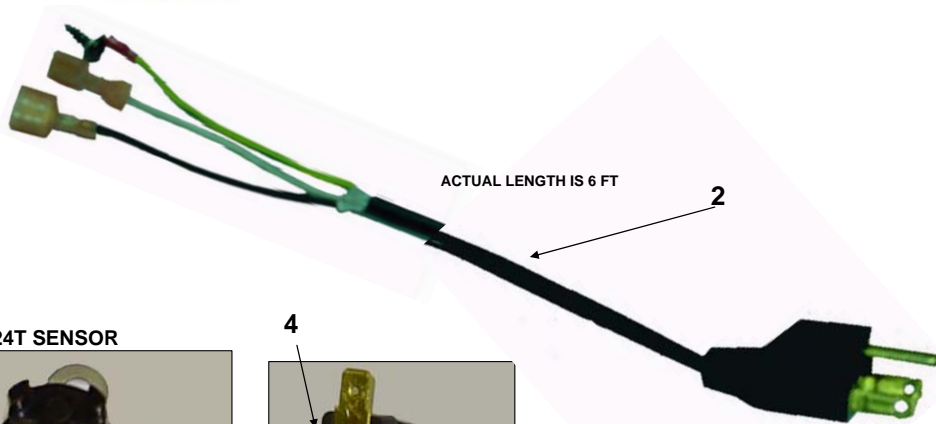

iBuyFireplaceParts.com

iBuyFireplaceParts.com