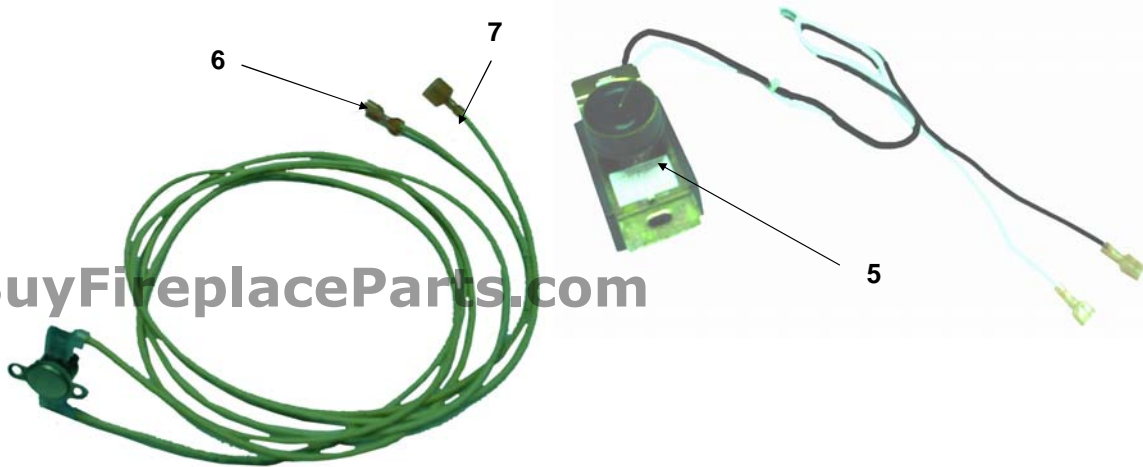

iBuyFireplaceParts.com

iBuyFireplaceParts.com