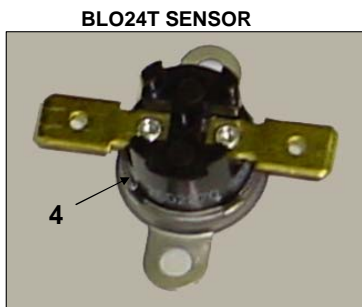

iBuyFireplaceParts.com

iBuyFireplaceParts.com