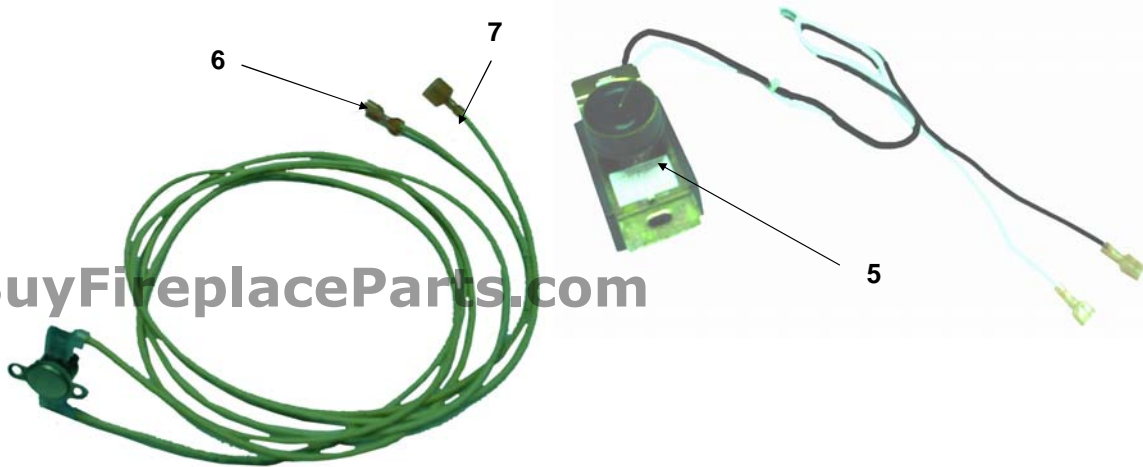

iBuyFireplaceParts.com