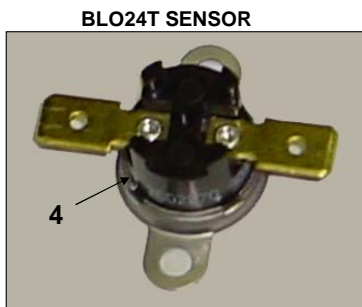

iBuyFireplaceParts.com