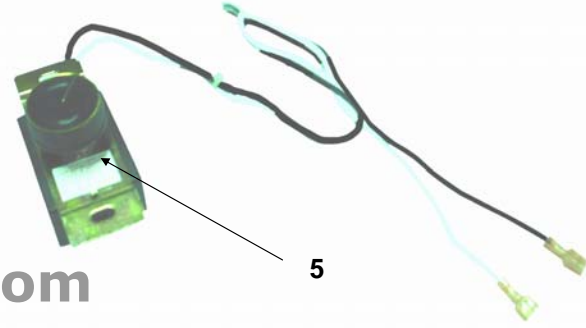

iBuyFireplaceParts.com