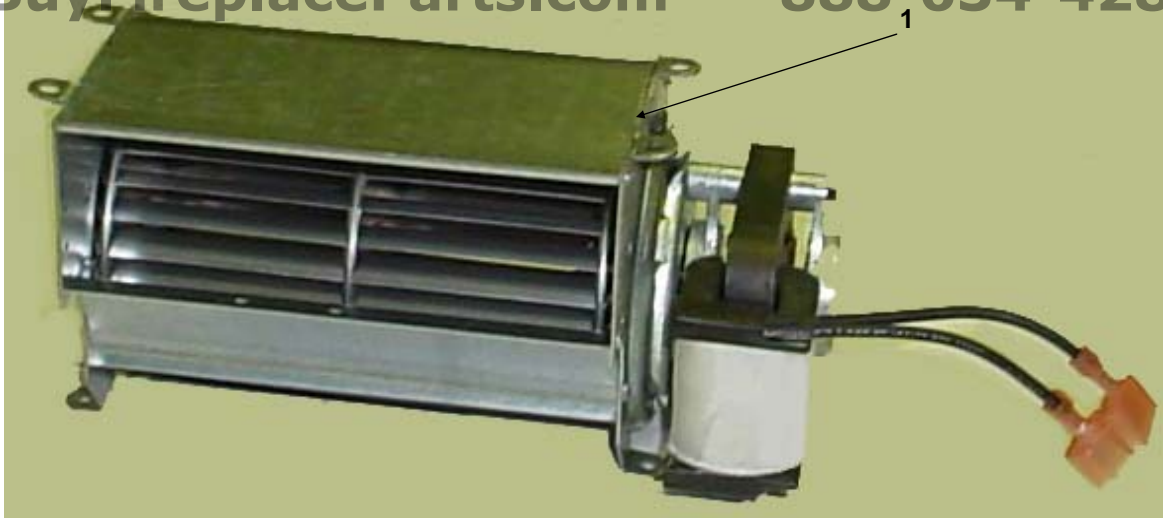

BLO24T and BLO24TB

iBuyFireplaceParts.com

888-634-4289