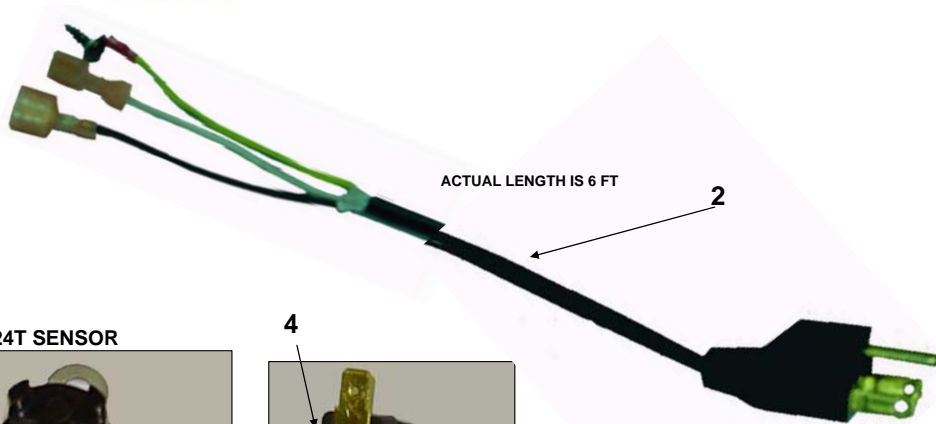

iBuyFireplaceParts.com