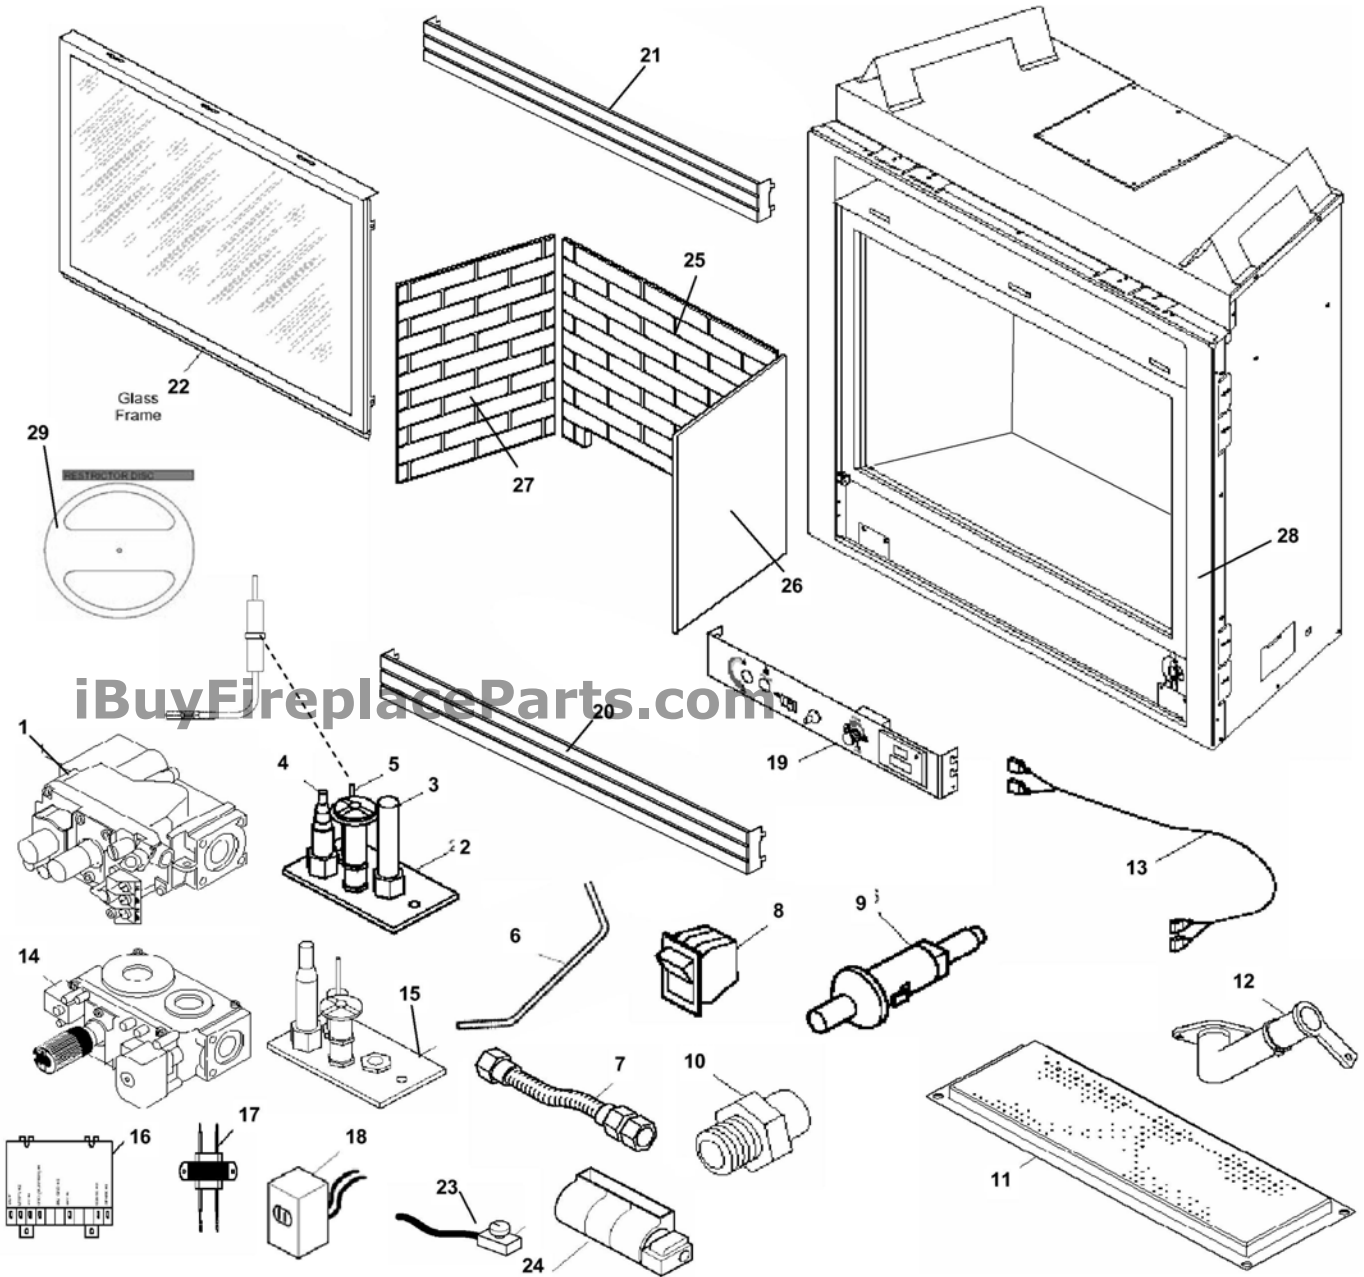

# BDV600"C" DIRECT VENT FP SYSTEM

\*\*For units with serial numbers 07-E-042626 and greater \*\*

**BDV 600"C" DIRECT VENT FP SYSTEM  
with TEXTURED PAINT**

**\*\*For units with serial numbers 07-E-042626 and greater \*\***

**MILLIVOLT CONTROL**

**600**

ITEM	DESCRIPTION	QTY	NATURAL	PROPANE
1	VALVE	1	37D0117	37D0118
2	PILOT	1	37D0018K	37D0019K
3	THERMOPILE	1	26D0566	26D0566
4	THERMOCOUPLE	1	24D0808	24D0808
5	IGNITOR W/WIRE	1	20H2063	20H2063
--	PILOT TUBE	1	26D0665K	26D0665K
6	VALVE/BURNER TUBE	1	54D0194K	54D0194K
7	FLEXHOSE W SHUTOFF	1	69D0030	69D0030
8	R/S (ON-OFF SWITCH)	1	41D0048	41D0048
9	PIEZO IGNITOR	1	14D0503	14D0503
10	INJECTOR	1	20H3145 #40	57D0210 1.55MM
11	BURNER	1	54D0329	54D0329
12	VENTURI	1	45D0600	45D0600
13	WIRE HARNESS (FEMALE)	1	44D0500	44D0500
13	WIRE HARNESS (MALE)	1	44D0501	44D0501
--	EXTENSION KNOB ON/OFF	1	37D0010	37D0010
--	EXTENSION KNOB HI/LOW	1	37D0011	37D0011
			<b>NATURAL</b>	<b>PROPANE</b>
--	ENGINE KIT(PURCHASED ONLY)	1	BDV600NVCK	BDV600PVCK

**LOGS**

ITEM	DESCRIPTION	QTY	500&600
--	LOG SET	1	54D0106
1L	REAR LOG	1	54D0339K
2L	RIGHT LOG	1	54D0361K
3L	LEFT LOG	1	54D0360K
--	H/O MANUAL	1	54D0700
--	LAVA ROCK	1	00F0540

**ELECTRONIC IGNITION**

**600**

ITEM	DESCRIPTION	QTY	NATURAL	PROPANE
14	VALVE	1	37D0016	37D0017
15	PILOT	1	37D0020	37D0021
6	VALVE/BURNER TUBE	1	54D0194K	54D0194K
12	VENTURI	1	45D0059	45D0059
7	FLEXHOSE W SHUTOFF	1	69D0030	69D0030
8	R/S (ON-OFF SWITCH)	1	41D0048	41D0048
10	INJECTOR	1	20H3145 #40	57D0210 1.55MM
11	BURNER	1	54D0329	54D0329
16	IGNITION MODULE	1	37D0325	37D0325
--	WIRE ASSY	1	54D2001	54D2001
17	TRANSFORMER	1	022788	022788
			<b>NATURAL</b>	<b>PROPANE</b>
--	ENGINE KIT(PURCHASED ONLY)	1	BDV600NECK	BDV600PECK