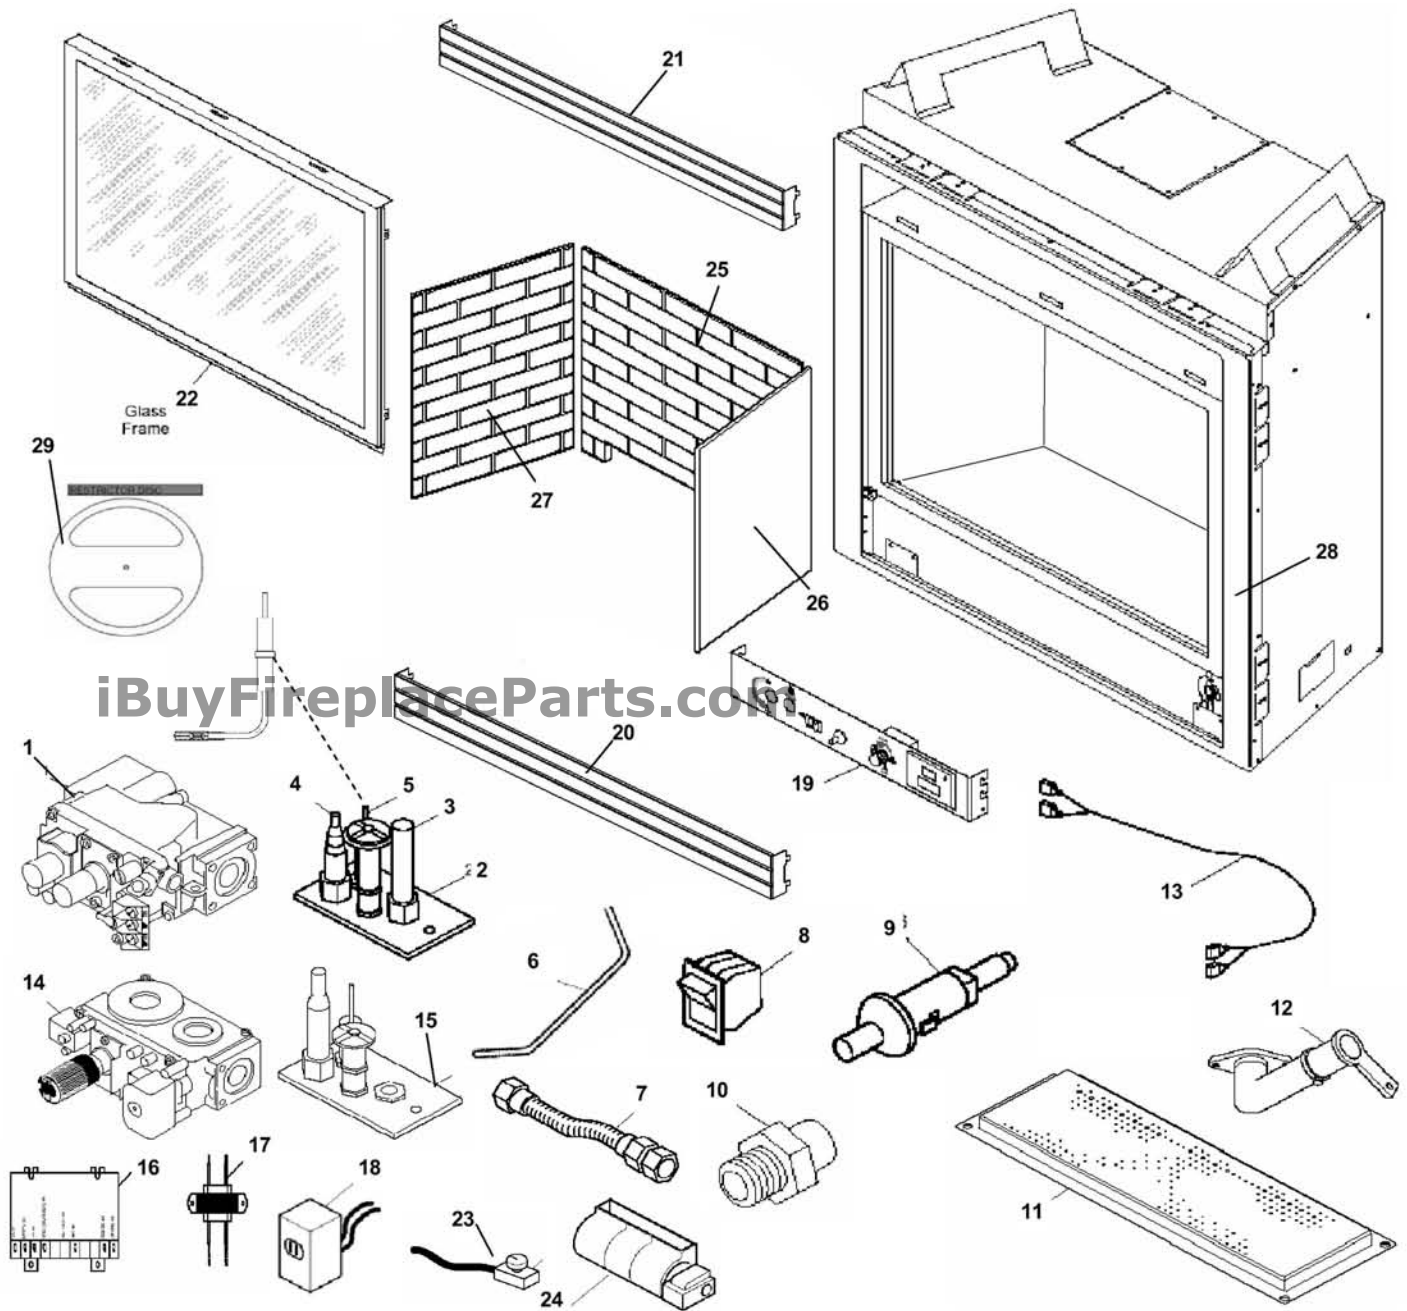

# BDV500"C" DIRECT VENT FP SYSTEM

\*\*For units with serial numbers 07-E-043737 and greater \*\*

**BDV 500"C" DIRECT VENT FP SYSTEM  
with TEXTURED PAINT**

**\*\*For units with serial numbers 07-E-043737 and greater \*\***

MILLIVOLT CONTROL			500	
ITEM	DESCRIPTION	QTY	NATURAL	PROPANE
1	VALVE	1	37D0117	37D0118
2	PILOT	1	37D0018K	37D0019K
3	THERMOPILE	1	26D0566	26D0566
4	THERMOCOUPLE	1	24D0808	24D0808
5	IGNITOR W/WIRE	1	20H2063	20H2063
--	PILOT TUBE	1	26D0665K	26D0665K
6	VALVE/BURNER TUBE	1	54D0194K	54D0194K
7	FLEXHOSE W SHUTOFF	1	69D0030	69D0030
8	R/S (ON-OFF SWITCH)	1	41D0048	41D0048
9	PIEZO IGNITOR	1	14D0503	14D0503
10	INJECTOR	1	20H3145 #40	57D0210 1.55MM
11	BURNER	1	54D0329	54D0329
12	VENTURI	1	45D0600	45D0600
13	WIRE HARNESS (FEMALE)	1	44D0500	44D0500
13	WIRE HARNESS (MALE)	1	44D0501	44D0501
--	EXTENSION KNOB ON/OFF	1	37D0010	37D0010
--	EXTENSION KNOB HI/LOW	1	37D0011	37D0011
--	<b>ENGINE KIT(PURCHASED ONLY)</b>	<b>1</b>	<b>NATURAL BDV500NVCK</b>	<b>PROPANE BDV500PVCK</b>

LOGS			
ITEM	DESCRIPTION	QTY	500&600
--	LOG SET	1	54D0106
1L	REAR LOG	1	54D0339K
2L	RIGHT LOG	1	54D0361K
3L	LEFT LOG	1	54D0360K
--	<b>H/O MANUAL</b>	<b>1</b>	<b>54D0700</b>
--	<b>LAVA ROCK</b>	<b>1</b>	<b>00F0540</b>

ELECTRONIC IGNITION			500	
ITEM	DESCRIPTION	QTY	NATURAL	PROPANE
14	VALVE	1	37D0016	37D0017
15	PILOT	1	37D0020	37D0021
6	VALVE/BURNER TUBE	1	54D0194K	54D0194K
12	VENTURI	1	45D0059	45D0059
7	FLEXHOSE W SHUTOFF	1	69D0030	69D0030
8	R/S (ON-OFF SWITCH)	1	41D0048	41D0048
10	INJECTOR	1	20H3145 #40	57D0210 1.55MM
11	BURNER	1	54D0329	54D0329
16	IGNITION MODULE	1	37D0325	37D0325
--	WIRE ASSY	1	54D2001	54D2001
17	TRANSFORMER	1	022788	022788
--	<b>ENGINE KIT(PURCHASED ONLY)</b>	<b>1</b>	<b>NATURAL BDV500NECK</b>	<b>PROPANE BDV500PECK</b>