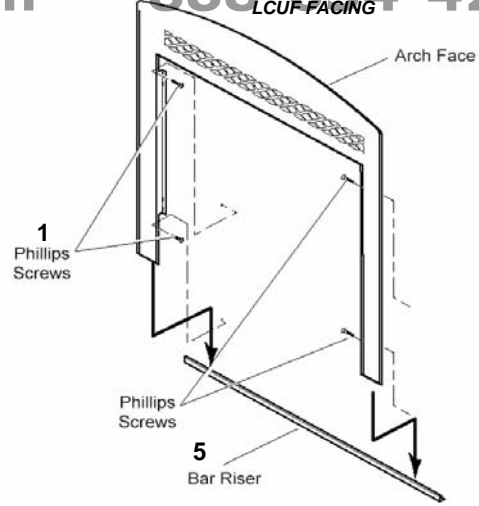

Arched Fronts

iBuyFireplaceParts.com

888-634-4289

"L" Bracket

(Used on gold and pewter faces only)

MAGNUM FACING

iBuyFireplaceParts.com

iBuyFireplaceParts.com