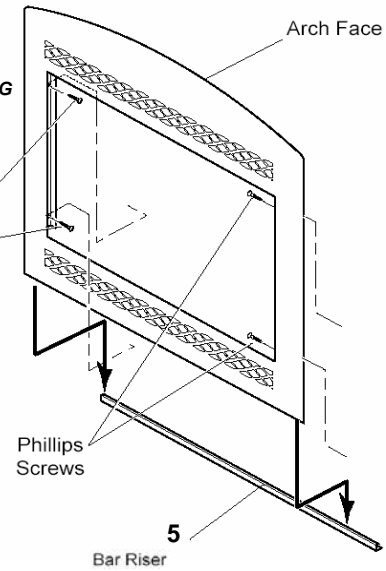

Arched Fronts

iBuyFireplaceParts.com

888-634-4289

"L" Bracket

(Used on gold and pewter faces only)

MAGNUM FACING

iBuyFireplaceParts.com

iBuyFireplaceParts.com

888-634-4289

Arched Fronts-Iron Age

iBuyFireplaceParts.com

888-634-4289

Arched Fronts for Fireboxes

LCUF VF FB IRON AGE TEXTURED ARCHED FRONTS

ITEM	DESCRIPTION	QTY	GLC32AFIA	GLD36AFIA
1	SCREW #8 X 1/2 PPH SMS	4	0052825B	0052825B
5	BAR RISER IRON AGE	1	52D3134K	56D2108K
9	INSTALLATION INSTRUCTION	1	52D3029	52D3029

MCUF VF FB IRON AGE TEXTURED ARCHED FRONTS

ITEM	DESCRIPTION	QTY	GMD36AFIA	GMD42AFIA
1	SCREW #8 X 1/2 PPH SMS	4	0052825B	0052825B
5	BAR RISER IRON AGE	1	52D3109K	52D3124K
9	INSTALLATION INSTRUCTION	1	52D2546	52D2546

Arched Fronts for Fireplace Systems

IRON AGE ARCHED FRONTS for SDV"C"

ITEM	DESCRIPTION	QTY	VSDVC500AFIA	VSDVC600AFIA
1	SCREW #8 X 1/2 PPH THREAD	4	0052825B	0052825B
4	LOCKNUT 6-32	4	72D0182	72D0182
5	BAR RISER IRON AGE	1	56D2108K	56D2307K
9	INSTALLATION INSTRUCTION	1	56D2123	56D2123