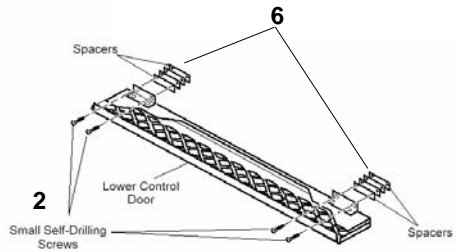

Arched Fronts

iBuyFireplaceParts.com

888-634-4289

"L" Bracket

(Used on gold and pewter faces only)

MAGNUM FACING

iBuyFireplaceParts.com

iBuyFireplaceParts.com

888-634-4289

Arched Fronts-Iron Age

iBuyFireplaceParts.com

888-634-4289

Arched Fronts for Fireboxes

LCUF VF FB IRON AGE TEXTURED ARCHED FRONTS

ITEM	DESCRIPTION	QTY	GLC32AFIA	GLD36AFIA
1	SCREW #8 X 1/2 PPH SMS	4	0052825B	0052825B
5	BAR RISER IRON AGE	1	52D3134K	56D2108K
9	INSTALLATION INSTRUCTION	1	52D3029	52D3029