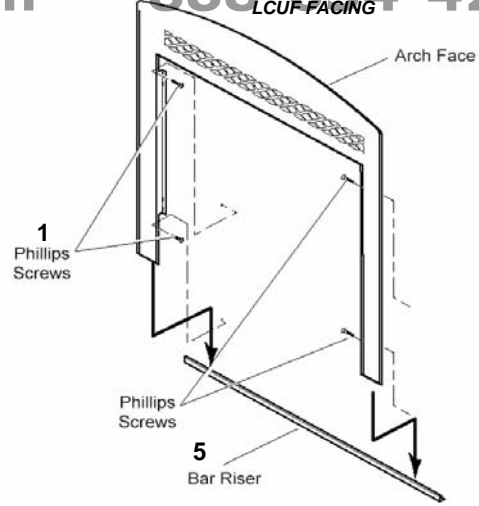

Arched Fronts

iBuyFireplaceParts.com

888-634-4289

"L" Bracket

(Used on gold and pewter faces only)

MAGNUM FACING

iBuyFireplaceParts.com

iBuyFireplaceParts.com

888-634-4289

Arched Fronts-Iron Age

iBuyFireplaceParts.com

888-634-4289

Arched Fronts for Fireboxes

LCUF VF FB IRON AGE TEXTURED ARCHED FRONTS

ITEM	DESCRIPTION	QTY	GLC32AFIA	GLD36AFIA
1	SCREW #8 X 1/2 PPH SMS	4	0052825B	0052825B
5	BAR RISER IRON AGE	1	52D3134K	56D2108K
9	INSTALLATION INSTRUCTION	1	52D3029	52D3029

MCUF VF FB IRON AGE TEXTURED ARCHED FRONTS

ITEM	DESCRIPTION	QTY	GMD36AFIA	GMD42AFIA
1	SCREW #8 X 1/2 PPH SMS	4	0052825B	0052825B
5	BAR RISER IRON AGE	1	52D3109K	52D3124K
9	INSTALLATION INSTRUCTION	1	52D2546	52D2546

Arched Fronts for Fireplace Systems

IRON AGE ARCHED FRONTS for SDV"C"

ITEM	DESCRIPTION	QTY	VSDVC500AFIA	VSDVC600AFIA
1	SCREW #8 X 1/2 PPH THREAD	4	0052825B	0052825B
4	LOCKNUT 6-32	4	72D0182	72D0182
5	BAR RISER IRON AGE	1	56D2108K	56D2307K
9	INSTALLATION INSTRUCTION	1	56D2123	56D2123