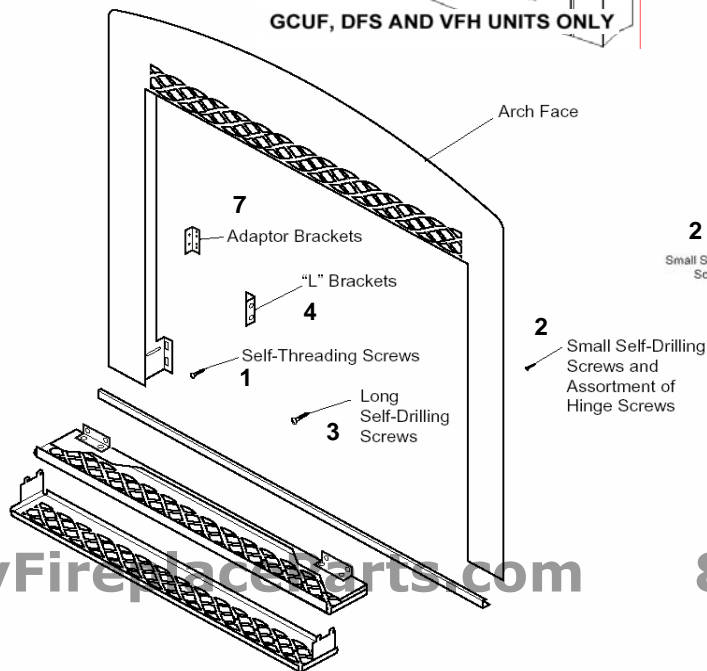

Arched Fronts

iBuyFireplaceParts.com

888-634-4289

"L" Bracket

(Used on gold and pewter faces only)

MAGNUM FACING

iBuyFireplaceParts.com

iBuyFireplaceParts.com

888-634-4289

Arched Fronts-Iron Age

iBuyFireplaceParts.com

888-634-4289

Arched Fronts for Fireboxes

LCUF VF FB IRON AGE TEXTURED ARCHED FRONTS

ITEM	DESCRIPTION	QTY	GLC32AFIA	GLD36AFIA
1	SCREW #8 X 1/2 PPH SMS	4	0052825B	0052825B
5	BAR RISER IRON AGE	1	52D3134K	56D2108K
9	INSTALLATION INSTRUCTION	1	52D3029	52D3029

MCUF VF FB IRON AGE TEXTURED ARCHED FRONTS

ITEM	DESCRIPTION	QTY	GMD36AFIA	GMD42AFIA
1	SCREW #8 X 1/2 PPH SMS	4	0052825B	0052825B
5	BAR RISER IRON AGE	1	52D3109K	52D3124K
9	INSTALLATION INSTRUCTION	1	52D2546	52D2546

Arched Fronts for Fireplace Systems

IRON AGE ARCHED FRONTS for SDV"C"

ITEM	DESCRIPTION	QTY	VSDVC500AFIA	VSDVC600AFIA
1	SCREW #8 X 1/2 PPH THREAD	4	0052825B	0052825B
4	LOCKNUT 6-32	4	72D0182	72D0182
5	BAR RISER IRON AGE	1	56D2108K	56D2307K
9	INSTALLATION INSTRUCTION	1	56D2123	56D2123