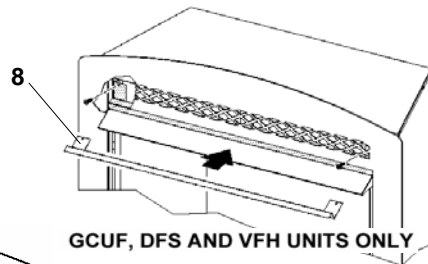

Arched Fronts

iBuyFireplaceParts.com

888-634-4289

"L" Bracket

(Used on gold and pewter faces only)

MAGNUM FACING

iBuyFireplaceParts.com

iBuyFireplaceParts.com

888-634-4289

Arched Fronts-Iron Age

iBuyFireplaceParts.com

888-634-4289

Arched Fronts for Fireboxes

LCUF VF FB IRON AGE TEXTURED ARCHED FRONTS

ITEM	DESCRIPTION	QTY	GLC32AFIA	GLD36AFIA
1	SCREW #8 X 1/2 PPH SMS	4	0052825B	0052825B
5	BAR RISER IRON AGE	1	52D3134K	56D2108K
9	INSTALLATION INSTRUCTION	1	52D3029	52D3029