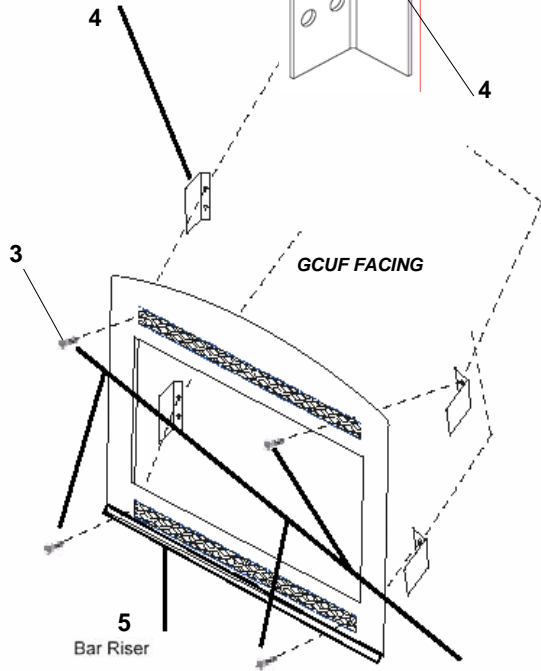

Arched Fronts

iBuyFireplaceParts.com

888-634-4289

"L" Bracket

(Used on gold and pewter faces only)

MAGNUM FACING

iBuyFireplaceParts.com

iBuyFireplaceParts.com

888-634-4289

Arched Fronts-Iron Age

iBuyFireplaceParts.com

888-634-4289

Arched Fronts for Fireboxes

LCUF VF FB IRON AGE TEXTURED ARCHED FRONTS

ITEM	DESCRIPTION	QTY	GLC32AFIA	GLD36AFIA
1	SCREW #8 X 1/2 PPH SMS	4	0052825B	0052825B
5	BAR RISER IRON AGE	1	52D3134K	56D2108K
9	INSTALLATION INSTRUCTION	1	52D3029	52D3029

MCUF VF FB IRON AGE TEXTURED ARCHED FRONTS

ITEM	DESCRIPTION	QTY	GMD36AFIA	GMD42AFIA
1	SCREW #8 X 1/2 PPH SMS	4	0052825B	0052825B
5	BAR RISER IRON AGE	1	52D3109K	52D3124K
9	INSTALLATION INSTRUCTION	1	52D2546	52D2546

Arched Fronts for Fireplace Systems

IRON AGE ARCHED FRONTS for SDV"C"

ITEM	DESCRIPTION	QTY	VSDVC500AFIA	VSDVC600AFIA
1	SCREW #8 X 1/2 PPH THREAD	4	0052825B	0052825B
4	LOCKNUT 6-32	4	72D0182	72D0182
5	BAR RISER IRON AGE	1	56D2108K	56D2307K
9	INSTALLATION INSTRUCTION	1	56D2123	56D2123