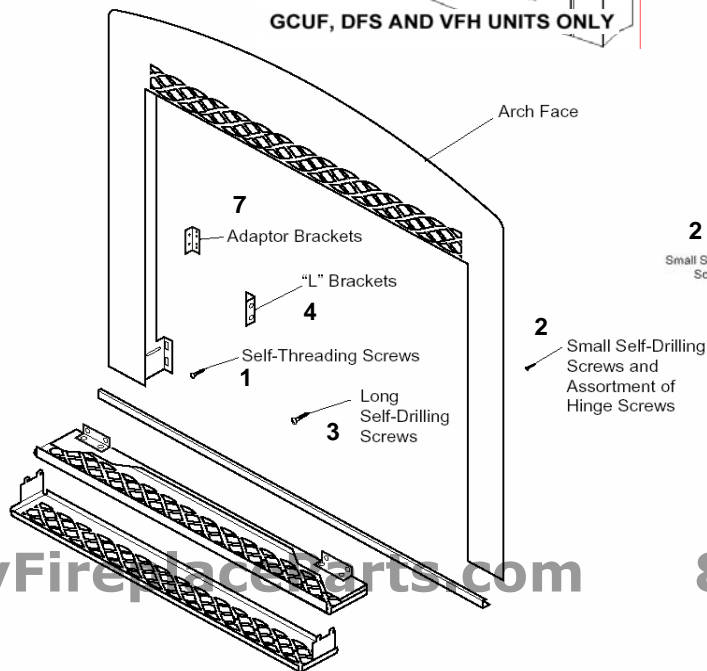

Arched Fronts

iBuyFireplaceParts.com

888-634-4289

"L" Bracket

(Used on gold and pewter faces only)

MAGNUM FACING

iBuyFireplaceParts.com

iBuyFireplaceParts.com