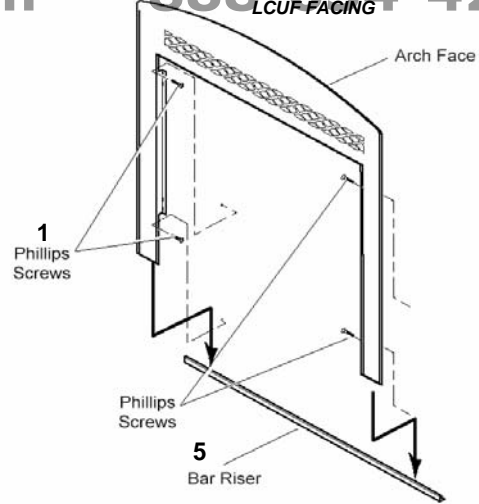

Arched Fronts

iBuyFireplaceParts.com

888-634-4289

"L" Bracket

(Used on gold and pewter faces only)

MAGNUM FACING

iBuyFireplaceParts.com

iBuyFireplaceParts.com