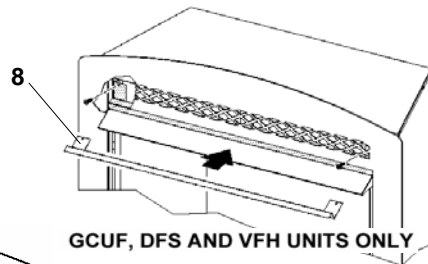

Arched Fronts

iBuyFireplaceParts.com

888-634-4289

"L" Bracket

(Used on gold and pewter faces only)

MAGNUM FACING

iBuyFireplaceParts.com

iBuyFireplaceParts.com