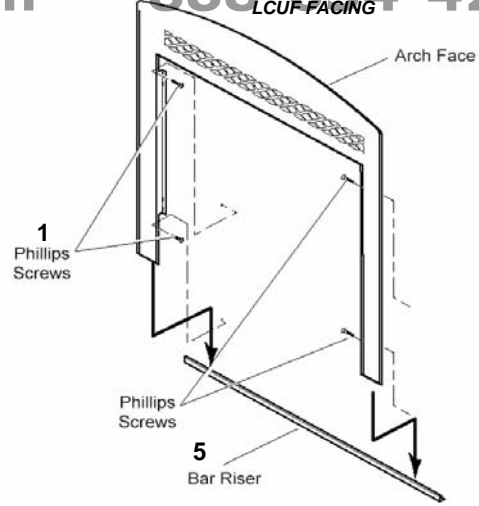

Arched Fronts

iBuyFireplaceParts.com

888-634-4289

"L" Bracket

(Used on gold and pewter faces only)

MAGNUM FACING

iBuyFireplaceParts.com

iBuyFireplaceParts.com

888-634-4289

Arched Fronts-Black/Black Textured

Arched Fronts for Fireboxes

iBuyFireplaceParts.com

888-634-4289

GCUF VENT FREE FIREBOX BLACK ARCHED FRONTS

ITEM	DESCRIPTION	QTY	G32AFB	G36AFB	G42AFB	GC32AFB	GC36AFB	GC42AFB	VD32AFB	VD36AFB	VD42AFB
1	SCREW #8 X 1/2 PPH SMS	2	-	-	-	-	-	-	0052825B	0052825B	0052825B
2	SCREW #8 X 1/2 PPH SELF-DRILL	4	-	-	-	0052827	0052827	0052827	0052827	0052827	0052827
3	SCREW #10X2" PPH SELF DRILLING	4	20H0234	20H0234	20H0234	-	-	-	-	-	-
-	NUT-MACHINE SCREW HEX 6-32	4	-	-	-	-	-	-	20H2045	20H2045	20H2045
-	Z BRACKET	4	52D0200K	52D0200K	52D0200K	-	-	-	-	-	-
4	BRACKET COVER PLATE	4	52D0217K	52D0217K	52D0217K	-	-	-	-	-	-
5	BAR RISER	1	52D0133K	52D0134K	52D0135K	52D0133K	52D0134K	52D0135K	52D0127K	52D0128K	52D0129K
8	FACING COVER	1	-	-	-	-	-	-	71D0054K	71D0524K	71D1020K
9	INSTALLATION INSTRUCTION	1	52D0452	52D0452	52D0452	52D1516	52D1516	52D1516	52D1241	52D1241	52D1241