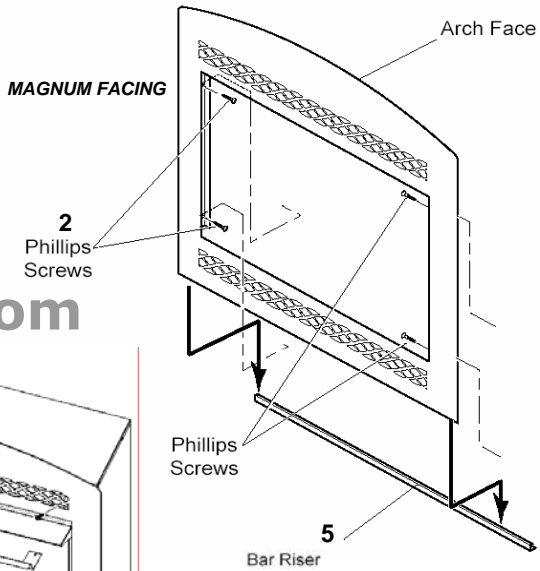

MAGNUM FACING

iBuyFireplaceParts.com