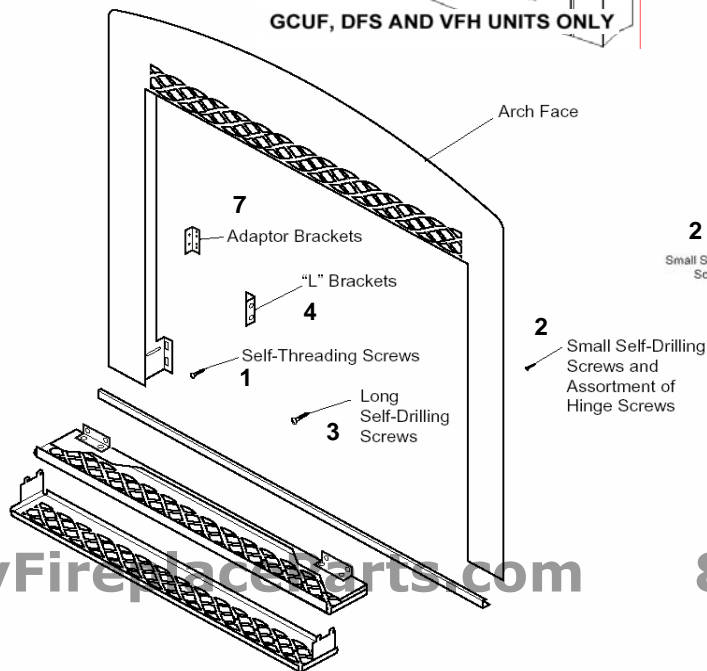

iBuyFireplaceParts.com

888-634-4289