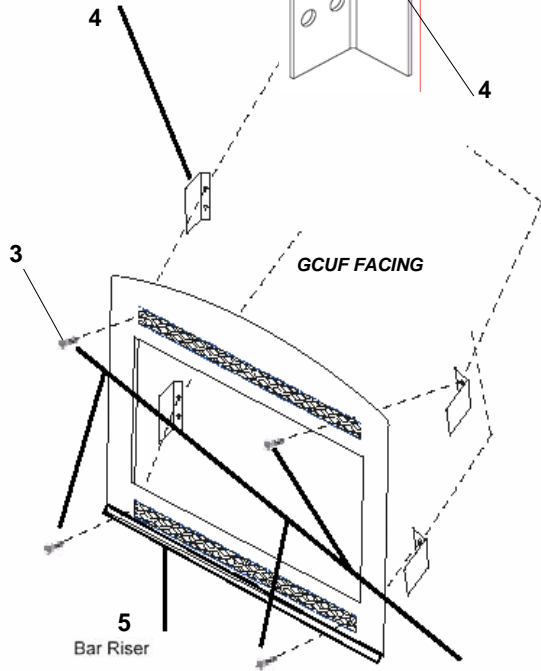

Arched Fronts

iBuyFireplaceParts.com

888-634-4289

"L" Bracket

(Used on gold and pewter faces only)