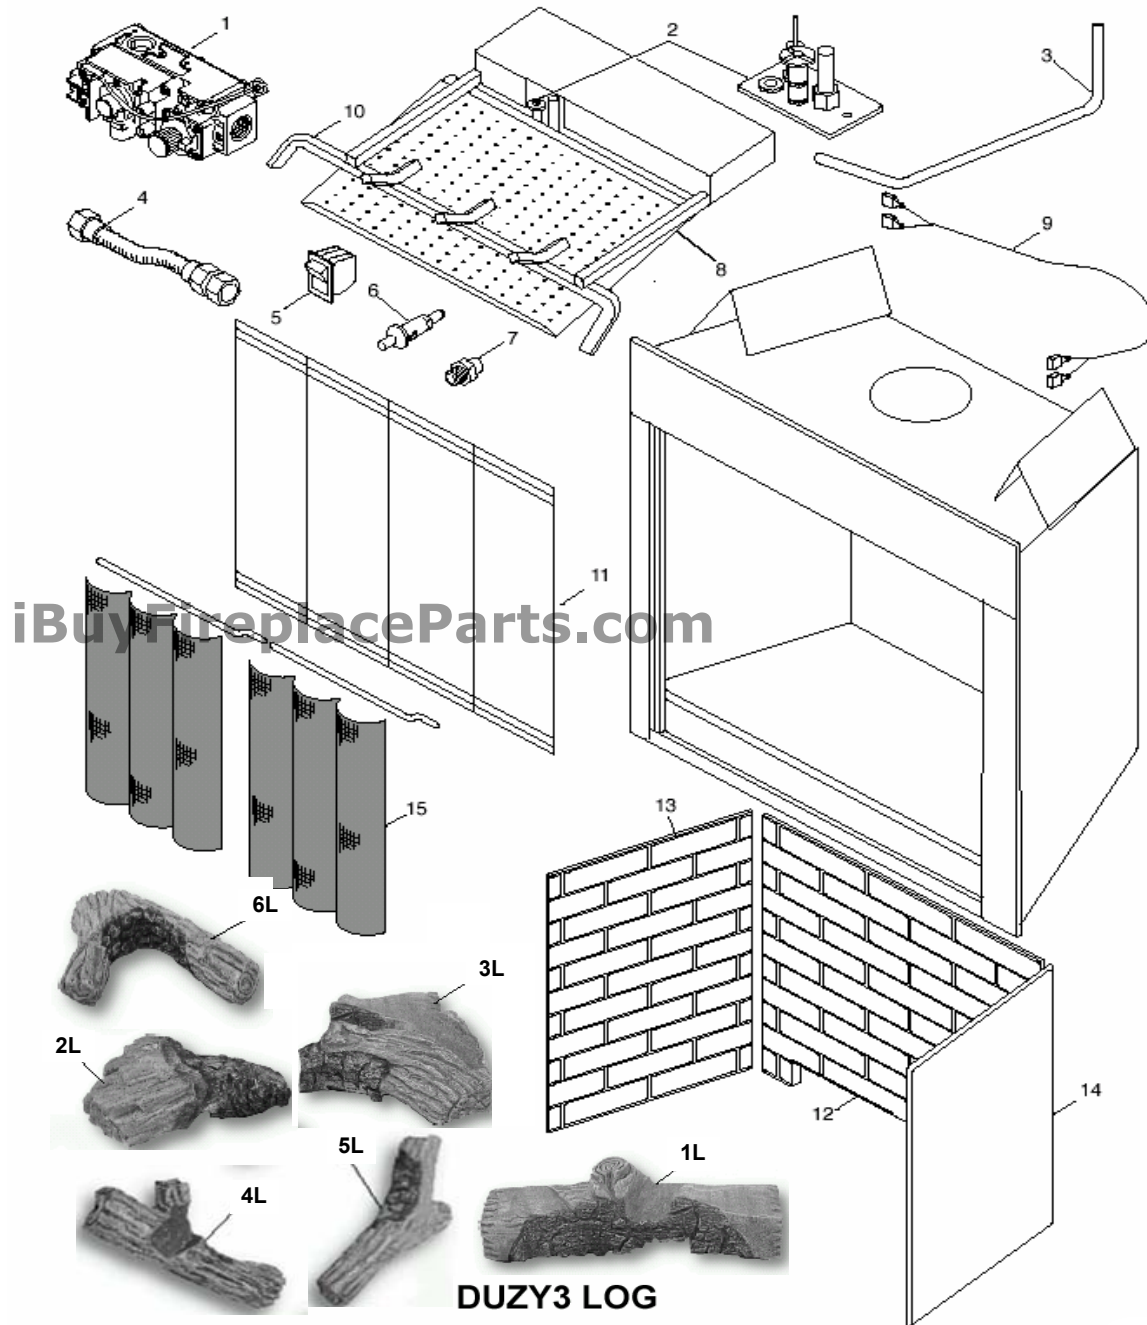

7000"B" B-VENT FP SYSTEM "03"

7000B "CLASS B VENT" FIREPLACE SYSTEM "03"

7000"B" B-VENT FP SYSTEM "03"

MILLIVOLT CONTROL			4536		5142	
ITEM	DESCRIPTION	QTY	NATURAL	PROPANE	NATURAL	PROPANE
1	VALVE	1	26D0506	26D0507	26D0506	26D0507
2	PILOT	1	37D0018	37D0019	37D0018	37D0019
5	R/S (ON-OFF SWITCH)	1	41D0048	41D0048	41D0048	41D0048
6	PIEZO IGNITOR	1	14D0503	14D0503	14D0503	14D0503
7	FRONT INJECTOR	1	32D0100 #28	32D0507 #45	32D0100 #28	32D0118 #43
8	FRONT BURNER	1	41D0500	41D0501	41D0500	41D0501
--	PIEZO WIRE	1	24D0603	24D0603	24D0603	24D0603
--	ELECTRODE W /WIRE	1	20H2063	20H2063	20H2063	20H2063
9	WIRE HARNESS	1	41D0201	41D0201	41D0201	41D0201
10	NEW GRATE	1	41D1001K	41D1001K	41D1001K	41D1001K
--	FLAT PILOT BRKT	1	32D0029K	32D0029K	32D0029K	32D0029K
--	TUBE-VALVE/BURNER	1	41D0031K	41D0031K	41D0031K	41D0031K
--	ENGINE KIT(PURCHASED ONLY)	1	724BV4536NVBK	724BV4536PVBK	724BV5142NVBK	724BV5142PVBK

FIREBOX			4536		5142	
ITEM	DESCRIPTION	QTY	4536	5142		
--	SPILL SWITCH	1	41D0202	41D0202		
--	ACCESS PLATE COVER	2	41D0040K	41D0040K		
--	JUNCTION BOX (ELEC. IGNITION ONLY)	1	26D0742	26D0742		
--	FRONT TOP (LESS LOUVERS)	1	41D0003	41D0100		
--	FRONT BOTTOM	1	41D0005	41D0102		
--	FRONT SIDES LEFT	2	41D0007	41D0007		
--	FRONT SIDES RIGHT	2	41D0042	41D0042		
--	SWITCH TO VALVE WIRE	1	41D0202	41D0202		
--	FIREBRICK ASSY	1	41D2017	41D2018		
12	FIREBRICK-CENTER	1	41D2011	41D2012		
13	FIREBRICK-LEFT SIDE	1	41D2009	41D2009		
14	FIREBRICK-RIGHT SIDE	1	41D2010	41D2010		
--	FIREBRICK-(V)-BRACKET	2	26D0164	26D0164		
--	FIREBRICK SCREWS	9	0052827	0052827		
--	OUTSIDE AIR KIT	1	26D0912	26D0912		

DUZY3R LOGS			VDY24/18D3R	
ITEM	DESCRIPTION	QTY	VDY24/18D3R	
#1L	REAR LOG	1	32D2118	
#2L	FRONT LEFT LOG	1	32D2117	
#3L	FRONT RIGHT LOG	1	32D2116	
#4L	TOP MIDDLE LOG	1	32D2114	
#5L	TOP RIGHT LOG	1	32D2113	
#6L	TOP LEFT LOG	1	32D2115	
--	LAVA ROCK	1	00F0540	
--	HOME OWNER MANUAL	1	41D2002	