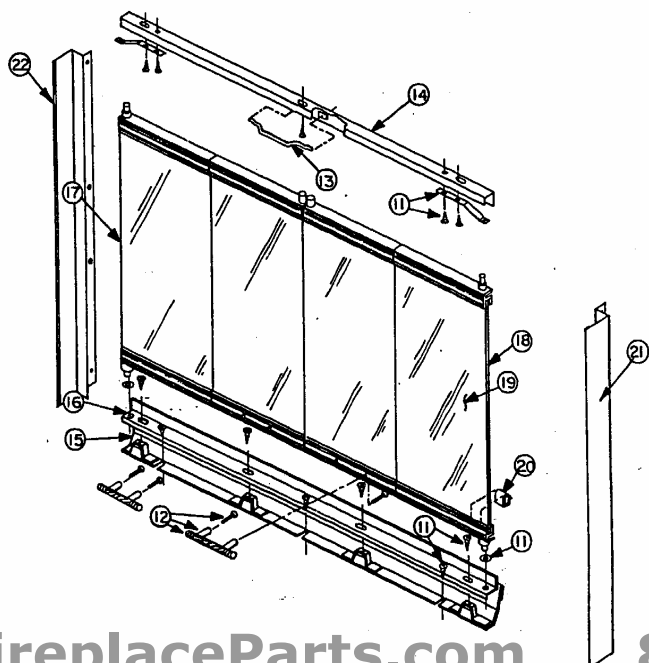

iBuyFireplaceParts.com

iBuyFireplaceParts.com

888-634-4289

624WBSTB See-Thru Woodburning Fireplace (Black Doors Included)

ITEM#	PART NAME	QTY	PART#'S
1	ROD DAMPER	1	047647
2	WELDMENT DAMPER WEIGHT	1	047649
3	HANDLE DAMPER	1	037391
4	WELDMENT, AIR DOOR ROD	1	050340
5	SIDE BRICK ASSY.	2	050006
6	GRATE PNTD. ASSY	1	050145
7	HEARTH REFRACTORY	1	050299
8	HEARTH LEDGE	2	050007
9	PANEL FIRESCREEN W/PULL	4	070874
10	ROD CURTAIN	4	034839
11	PACKAGE HARDWARE	2	047610
12	HANDLE PACKAGE ASSY	2	069458
13	SPRING DOOR CLOSURE	2	037416
14	TRACK TOP PNTD. ASSY	2	036998
15	AIR DEFLECTOR PNTD. ASSY	2	037005
16	TRACK BOTTOM PNTD. ASSY	2	036999
17	LEFT DOOR ASSY.	2	078507
18	RIGHT DOOR ASSY.	2	078506
19	GLASS PANEL	8	038847
20	RETAINER GLASS SPRING	32	038785
21	AIR DIVIDER, RIGHT	2	050156
22	AIR DIVIDER, LEFT	2	050155
-	INLET AIR COLLAR	1	047641
-	FACE ASSY	2	050146
-	HOMEOWNERS MANUAL	1	53D9053