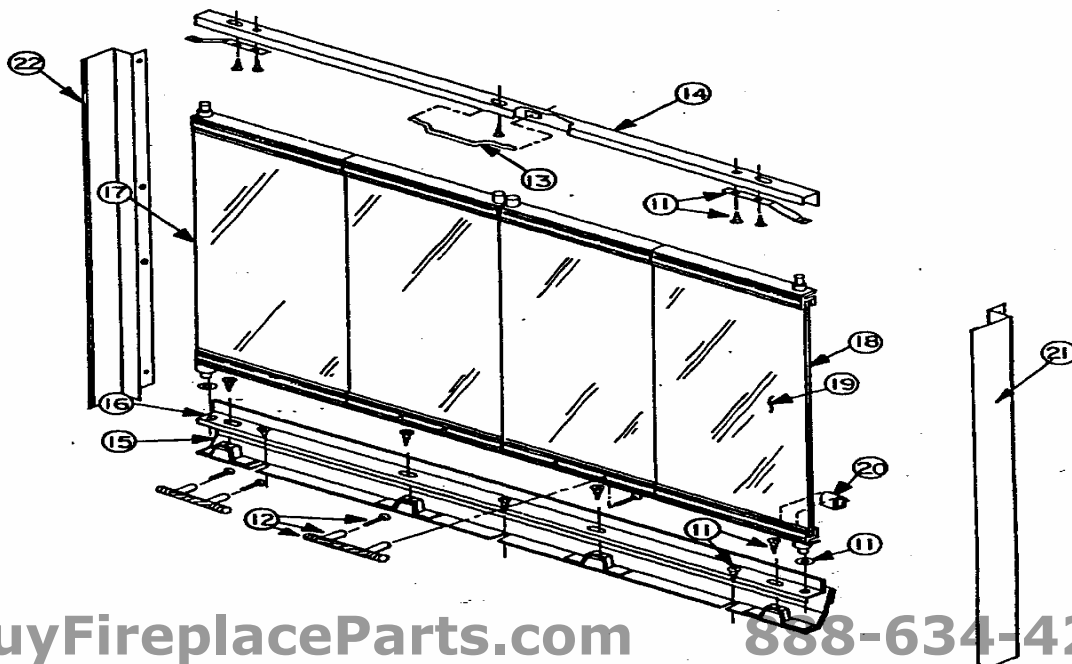

iBuyFireplaceParts.com

iBuyFireplaceParts.com

888-634-4289

**624WBST See-Thru Woodburning Fireplace (Doors Included)**

---

ITEM#	PART NAME	QTY	PART#'S
1	ROD DAMPER	1	047647
2	WELDMENT DAMPER WEIGHT	1	047649
3	HANDLE DAMPER	1	037391
4	WELDMENT, AIR DOOR ROD	1	050340
5	SIDE BRICK ASSY.	2	050006
6	GRATE PNTD. ASSY	1	050145
7	HEARTH REFRACTORY	1	050299
8	HEARTH LEDGE	2	050007
9	PANEL FIRESCREEN W/PULL	4	070874
10	ROD CURTAIN	4	034839
11	PACKAGE HARDWARE	2	037032
12	HANDLE PACKAGE ASSY	2	037438
13	SPRING DOOR CLOSURE	2	037416
14	TRACK TOP PNTD. ASSY	2	036998
15	AIR DEFLECTOR PNTD. ASSY	2	037005
16	TRACK BOTTOM PNTD. ASSY	2	036999
17	LEFT DOOR ASSY.	2	038851
18	RIGHT DOOR ASSY.	2	038850
19	GLASS PANEL	8	038847
20	RETAINER GLASS SPRING	32	038785
21	AIR DIVIDER, RIGHT	2	050156
22	AIR DIVIDER, LEFT	2	050155
-	BI-FOLD DOOR ASSY	1	050160K
-	INLET AIR COLLAR	1	047641
-	FACE ASSY	2	050146
-	HOMEOWNERS MANUAL	1	53D9053