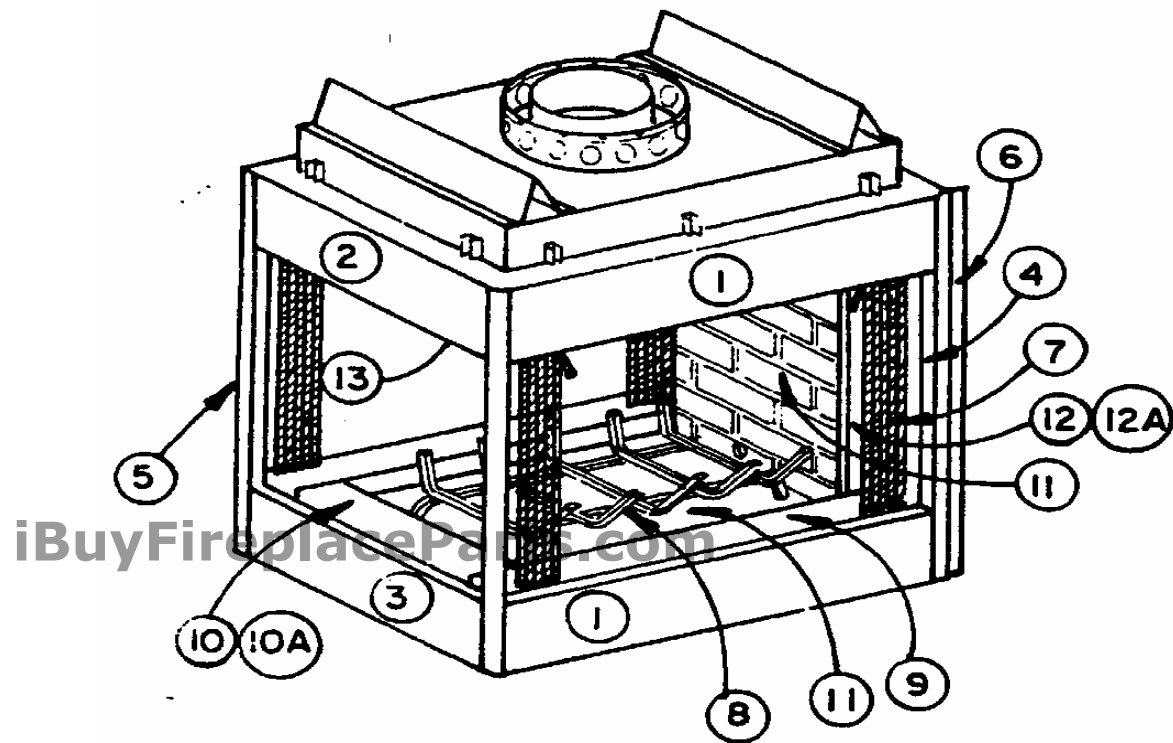

624WBPF Peninsula Woodburning Fireplace (Doors Not Included)

---

## 624WBPF Peninsula Woodburning Fireplace (Doors Not Included)

ITEM#	PART NAME	QTY	PART#S
1	PANEL, FRONT PNTD. ASSY	4	042988
2	PANEL, END PNTD. ASSY	1	042990
3	PANEL, END VENTED PNTD. ASSY	1	043006
4	POST, CORNER PNTD. ASSY	4	043008
5	CAP, CORNER POST	2	043009
6	FLANGE, NAILING PNTD. ASSY	2	043104
7a	PANEL, FIRESCREEN W/PULL	4	070874
7b	ROD, CURTAIN ROD	4	024508
7c	CLIP, FIRESCREEN ROD	2	043024
8	GRATE ASSY. PNTD.	1	043044
9	LEDGE, HEARTH FRONT ASSY	4	043054
10 (a)	LEDGE, HEARTH END ASSY	1	043055
11	FIREBRICK, END/BASE ASSY	2	042970
12 (a)	WELDMENT, AIR DOOR ROD	1	043099
13 (a)	WELDMENT, DAMPER BLADE (NOT SHOWN)	1	047649
13 (b)	ROD, DAMPER (NOT SHOWN)	1	047647
13 ©	HANDLE DAMPER ( NOT SHOWN)	1	037391
-	INLET AIR COLLAR	1	047641
-	HOMEOWNERS MANUAL	1	53D9052