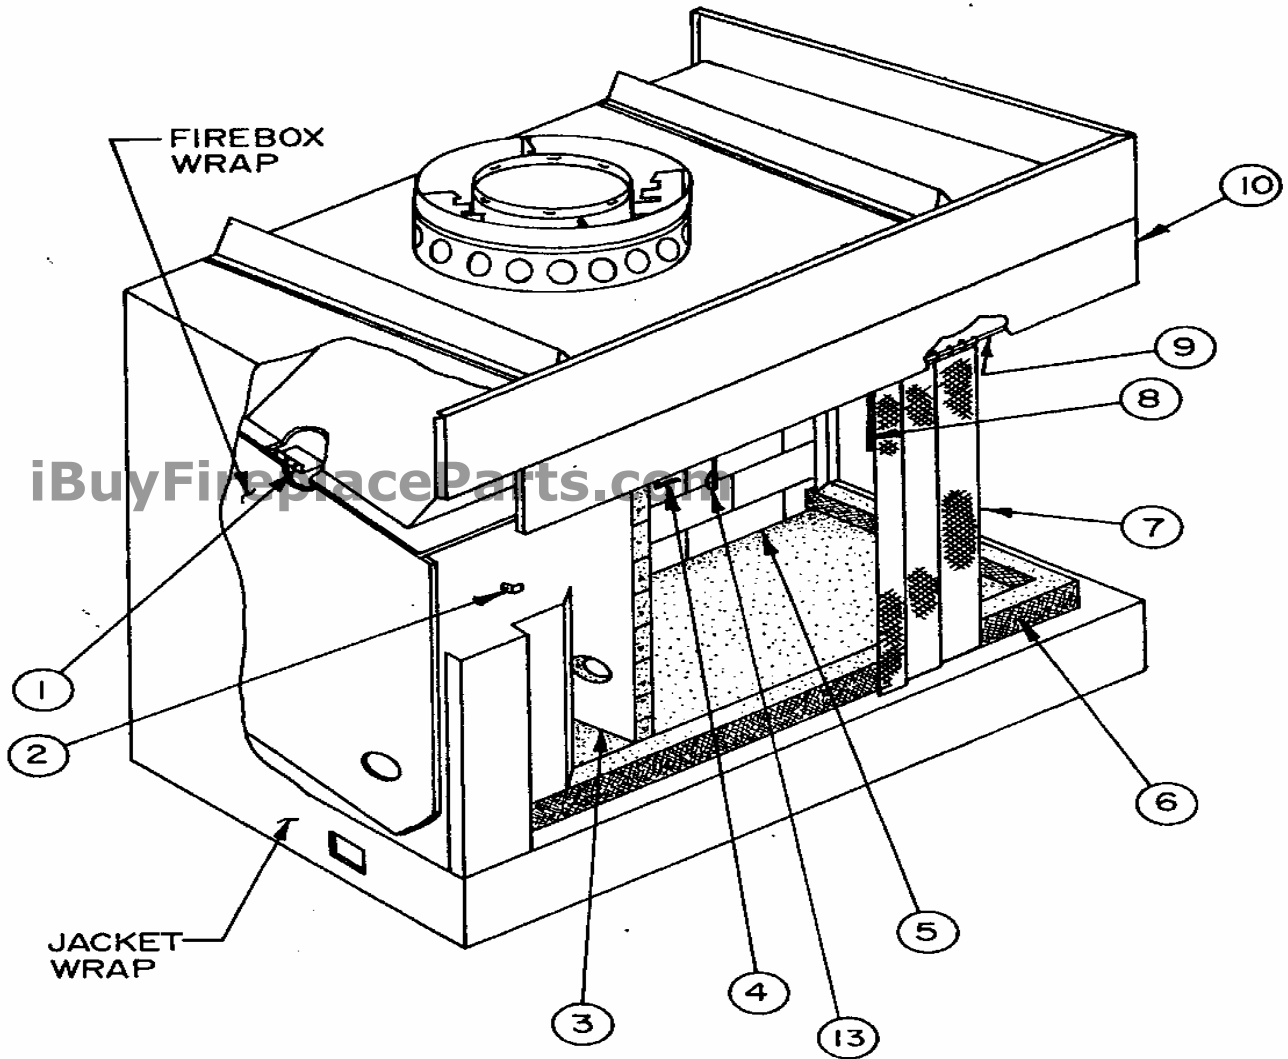

624WBCR Radiant Right End Open Woodburning Fireplace

ITEM#	PART NAME	QTY	PART#S
1	RETAINER SIDE BRICK	1	020270
2	RETAINER	6	Z19901
3	FIREBRICK SIDE ASSY LEFT	1	017057
4	ROD OUTSIDE AIR WELDMENT	1	020293
5	FIREBRICK BACK ASSY	1	014048
6	HEARTH REFRACTORY	1	029987
7	FIRESCREEN PANEL W/PULL	2	070937
8	SCREEN PULL (INCLUDED W/SCREEN)		N/A
9	ROD SCREEN WELD ASSY	1	021590
10	PANEL UPPER PTND	1	021542
11	ROD DAMPER (NOT SHOWN)	1	042980
12	DAMPER WELDMENT (NOT SHOWN)	1	037393
13	DAMPER HANDLE	1	037391
-	INLET AIR COLLAR	1	047641
-	HOMEOWNERS MANUAL	1	53D9051