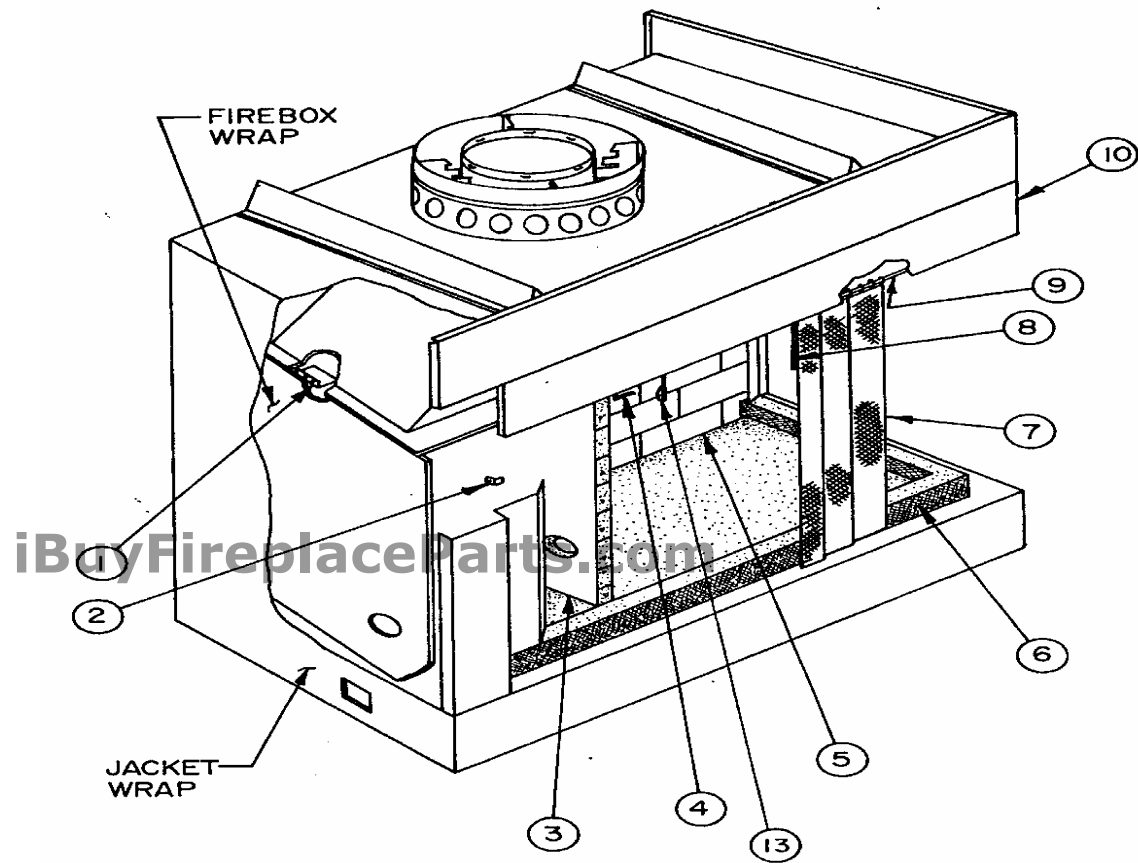

624WBCL Radiant Left End Open Woodburning Fireplace

---

**624WBCL Radiant Left End Open Woodburning Fireplace**

---

<b>ITEM#</b>	<b>PART NAME</b>	<b>QTY</b>	<b>PART#'S</b>
1	RETAINER SIDE BRICK	1	020270
2	RETAINER	6	Z19901
3	FIREBRICK SIDE ASSY RIGHT	1	014012
4	ROD OUTSIDE AIR WELDMENT	1	020293
5	FIREBRICK BACK ASSY	1	014048
6	HEARTH REFRACTORY	1	029986
7	FIRESCREEN PANEL W/PULL	2	070937
8	SCREEN PULL (INCLUDED W/SCREEN)		N/A
9	ROD SCREEN WELD ASSY	1	021673
10	PANEL UPPER PTND.	1	021541
11	ROD-DAMPER (NOT SHOWN)	1	042980
12	DAMPER WELDMENT (NOT SHOWN)	1	037393
13	DAMPER HANDLE	1	037391
-	INLET AIR COLLAR	1	047641
-	HOMEOWNERS MANUAL	1	53D9051