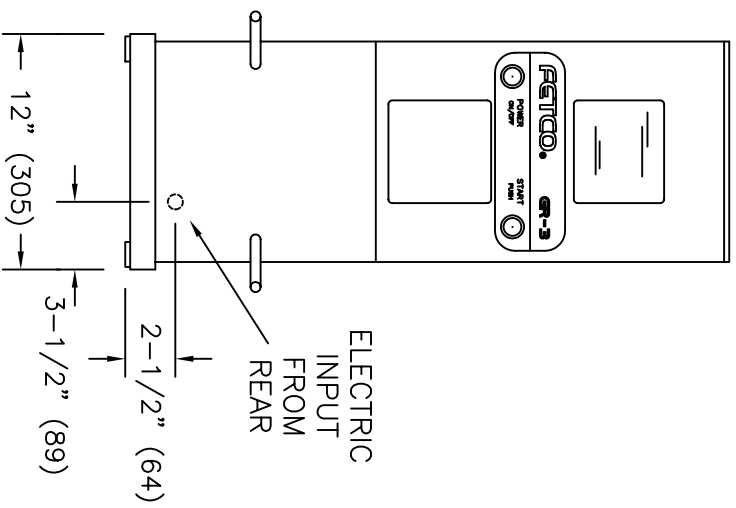

TOP VIEW

ELECTRIC
INPUT
FROM
REAR

HOPPER
CAPACITY
20 LBS
(9 KG)