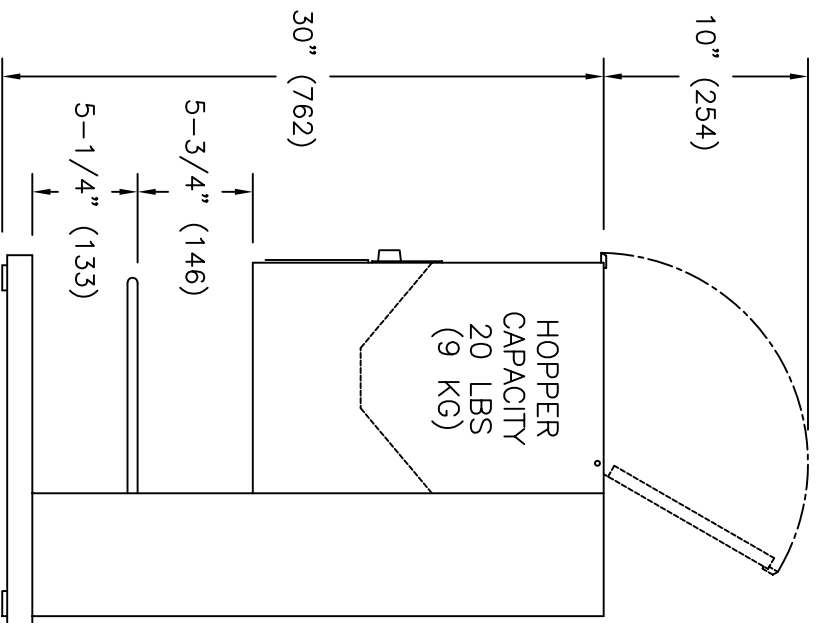

TOP VIEW

ELECTRIC
INPUT
FROM
REAR

HOPPER
CAPACITY
20 LBS
(9 KG)