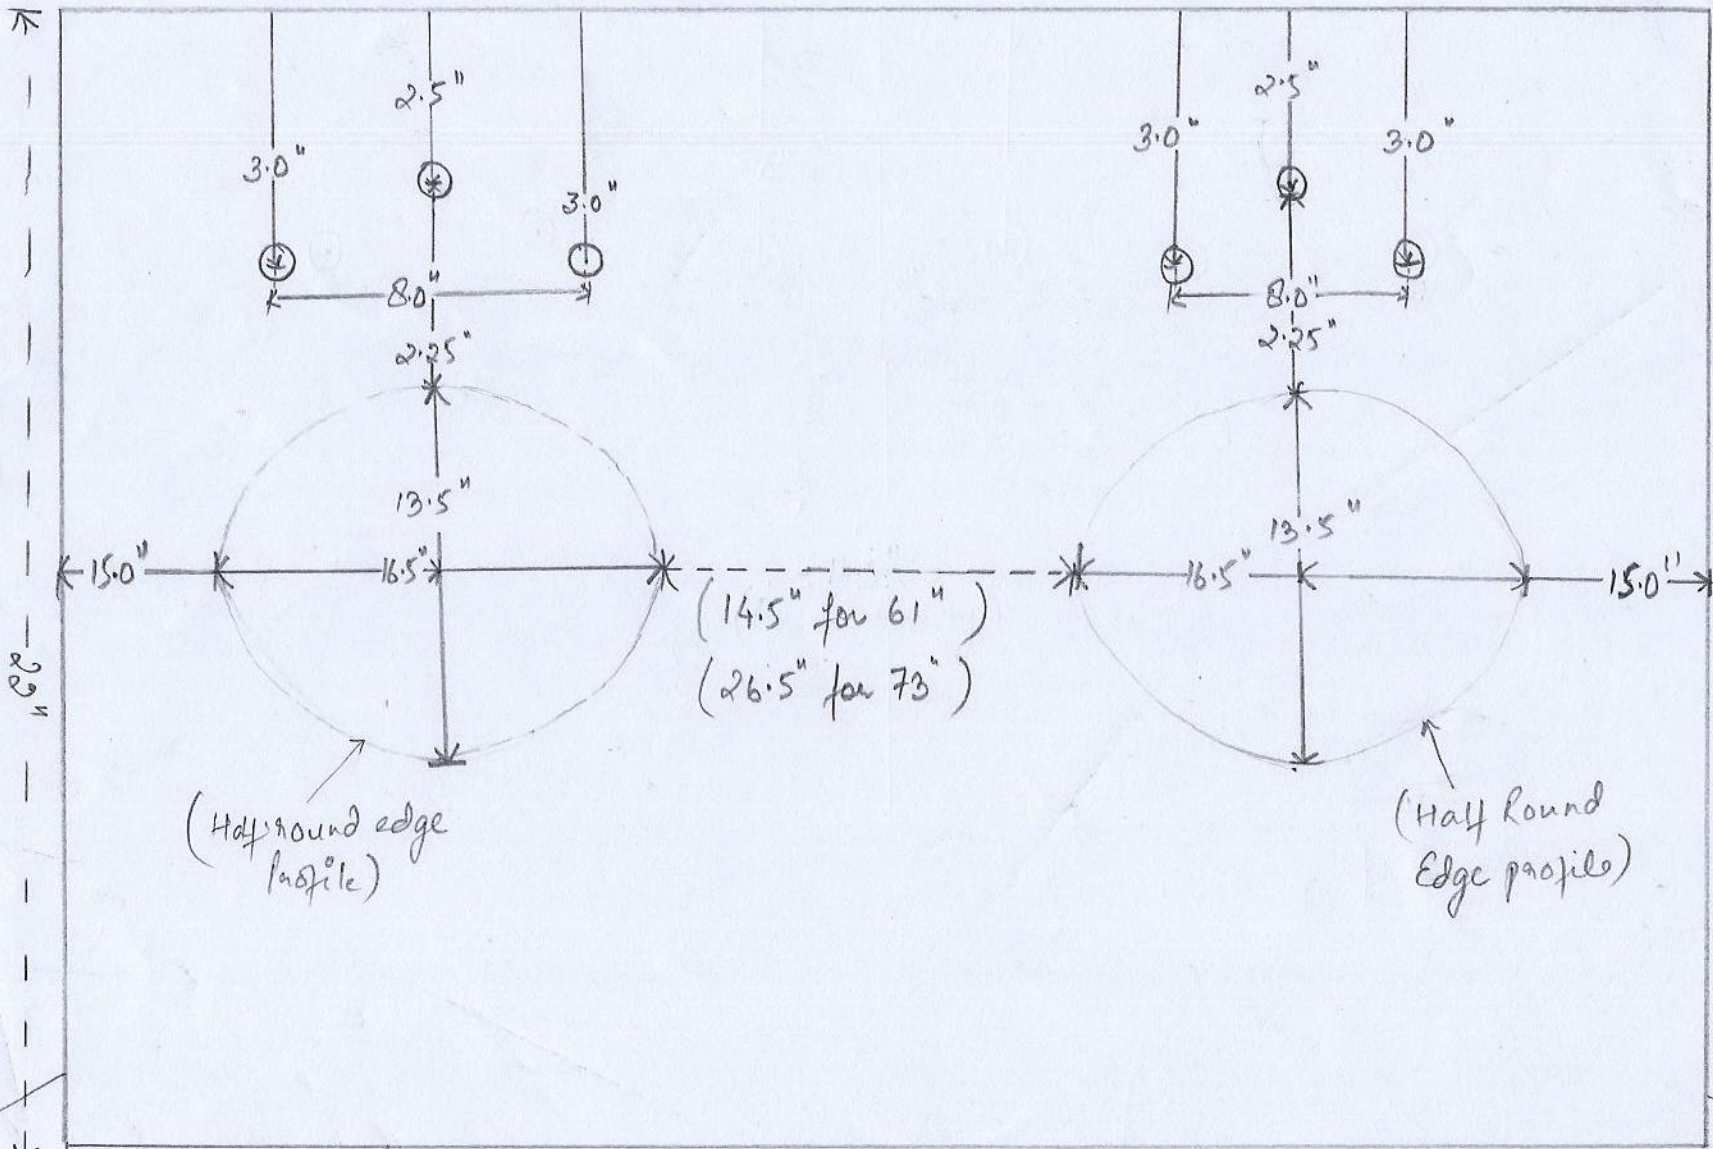

Drawing for Granite Vanity Top
Double Bowl

length (61", 73")

EDGE POLISH

EDGE POLISH

BACK SPLASH

4"
EDGE POLISH

EDGE POLISH

SIDE SPLASH

20.82"

(Half round edge profile)

(Half Round Edge profile)

(14.5" for 61")
(26.5" for 73")

EDGE POLISH

45° Degree Edge profile.

* VANITY TOP WITH
DOUBLE SINK CUTOUT

EDGE POLISH